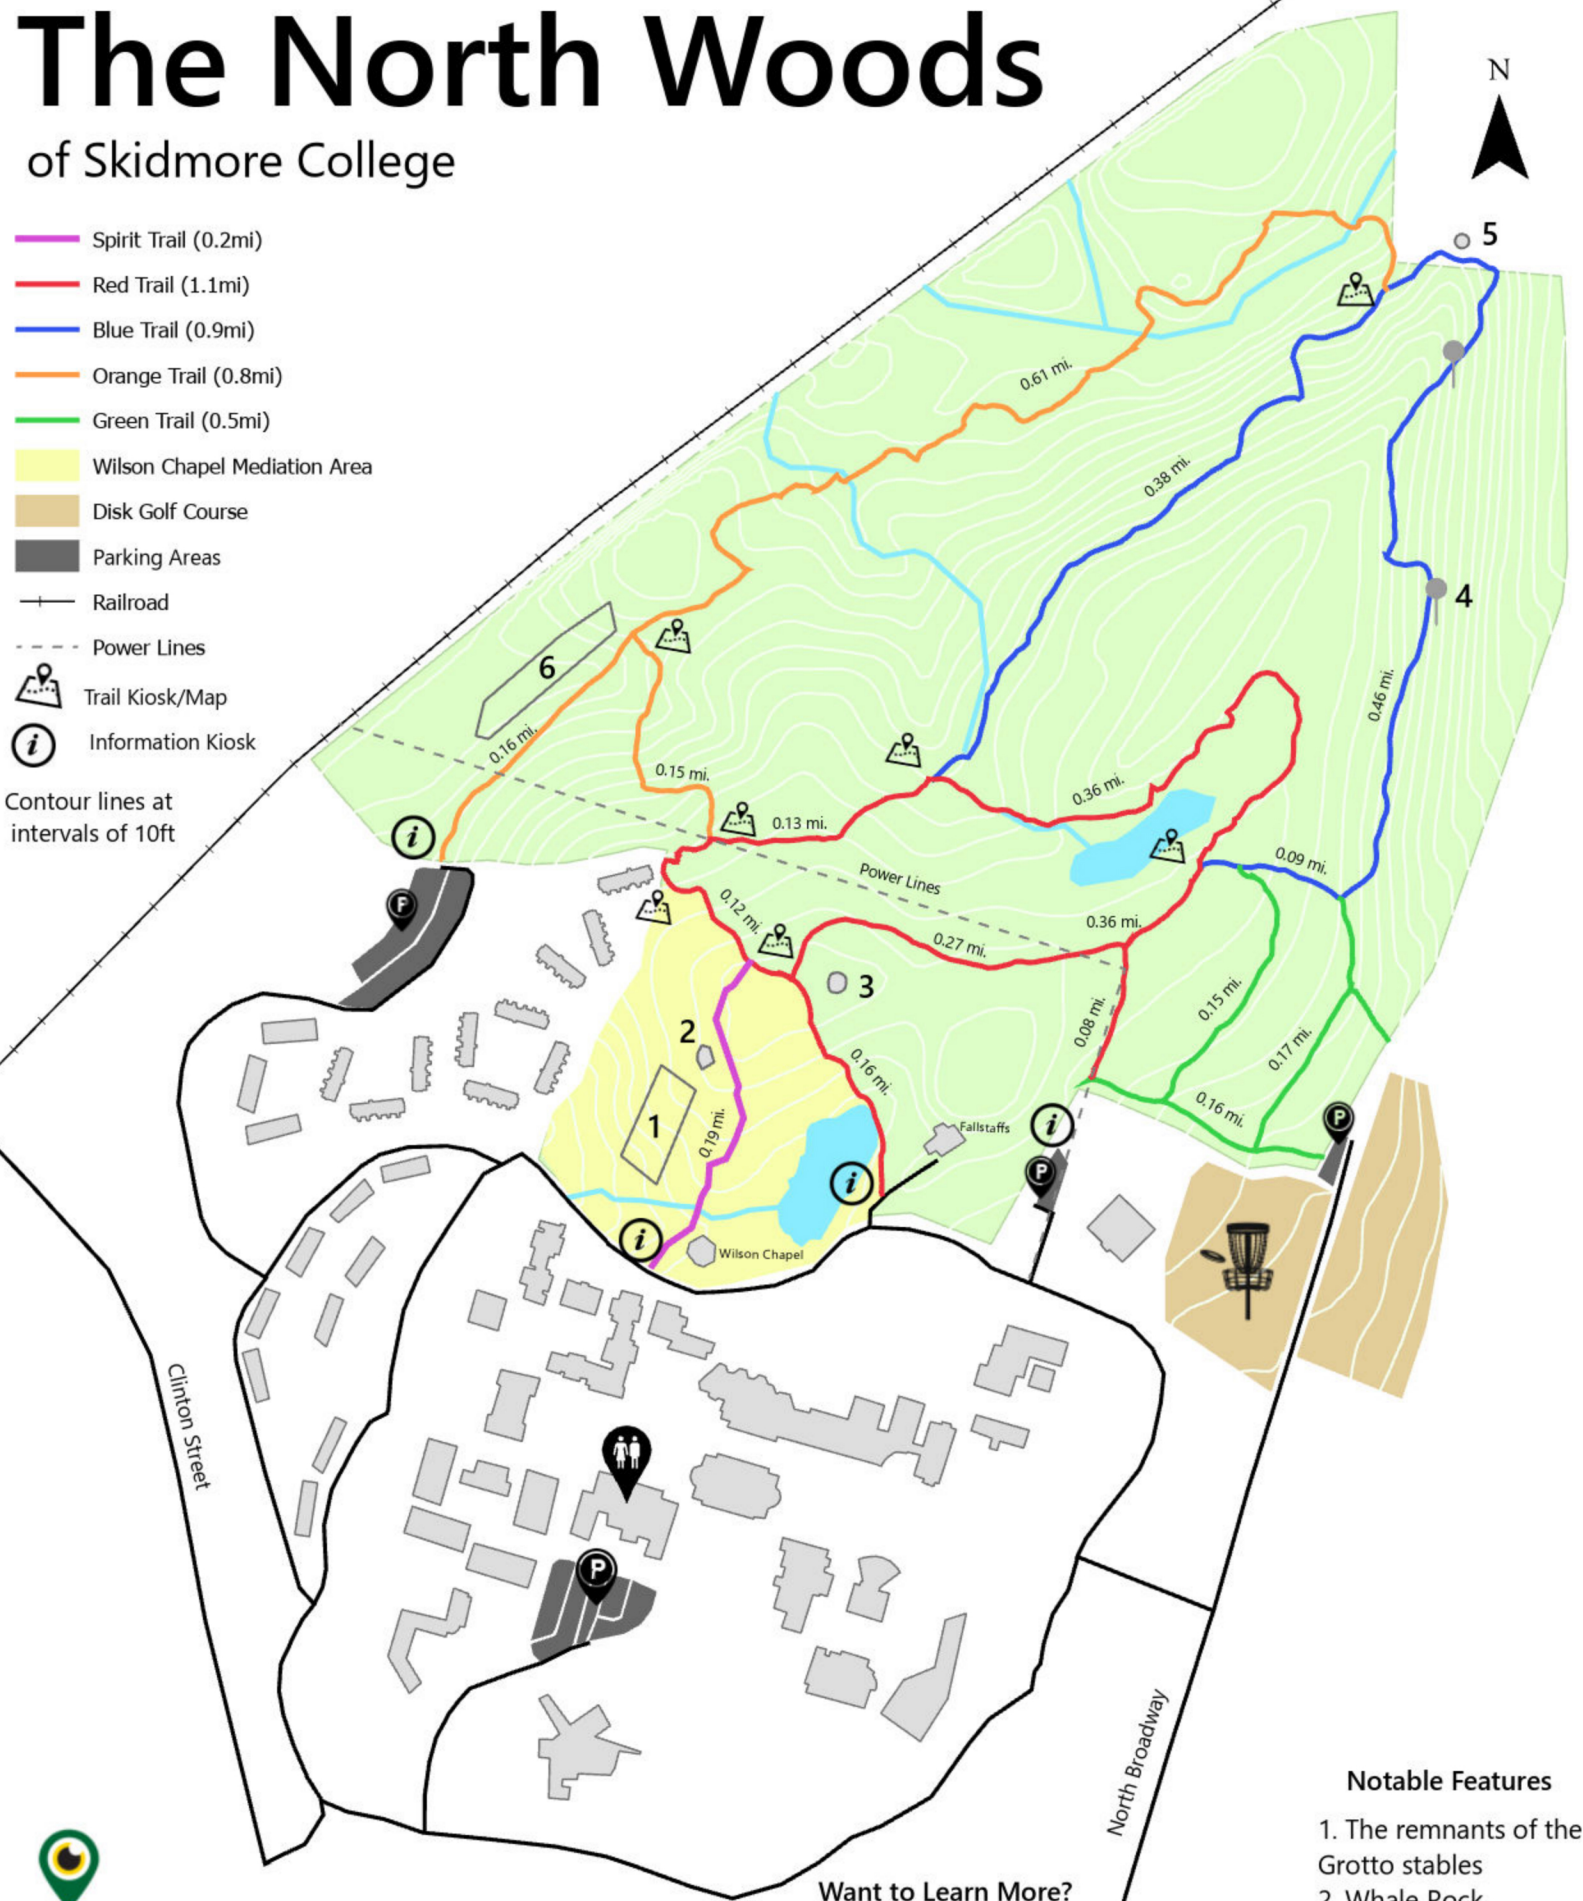

The North Woods

of Skidmore College

- Spirit Trail (0.2mi)
- Red Trail (1.1mi)
- Blue Trail (0.9mi)
- Orange Trail (0.8mi)
- Green Trail (0.5mi)
- Wilson Chapel Mediation Area
- Disk Golf Course
- Parking Areas
- Railroad
- Power Lines
- Trail Kiosk/Map
- Information Kiosk

Contour lines at intervals of 10ft

Want to Learn More?

0.05 Miles

Notable Features

1. The remnants of the Grotto stables
2. Whale Rock
3. The water tower
4. Mt. Stratton lookouts
5. The old well
6. Historic Lover's Lake