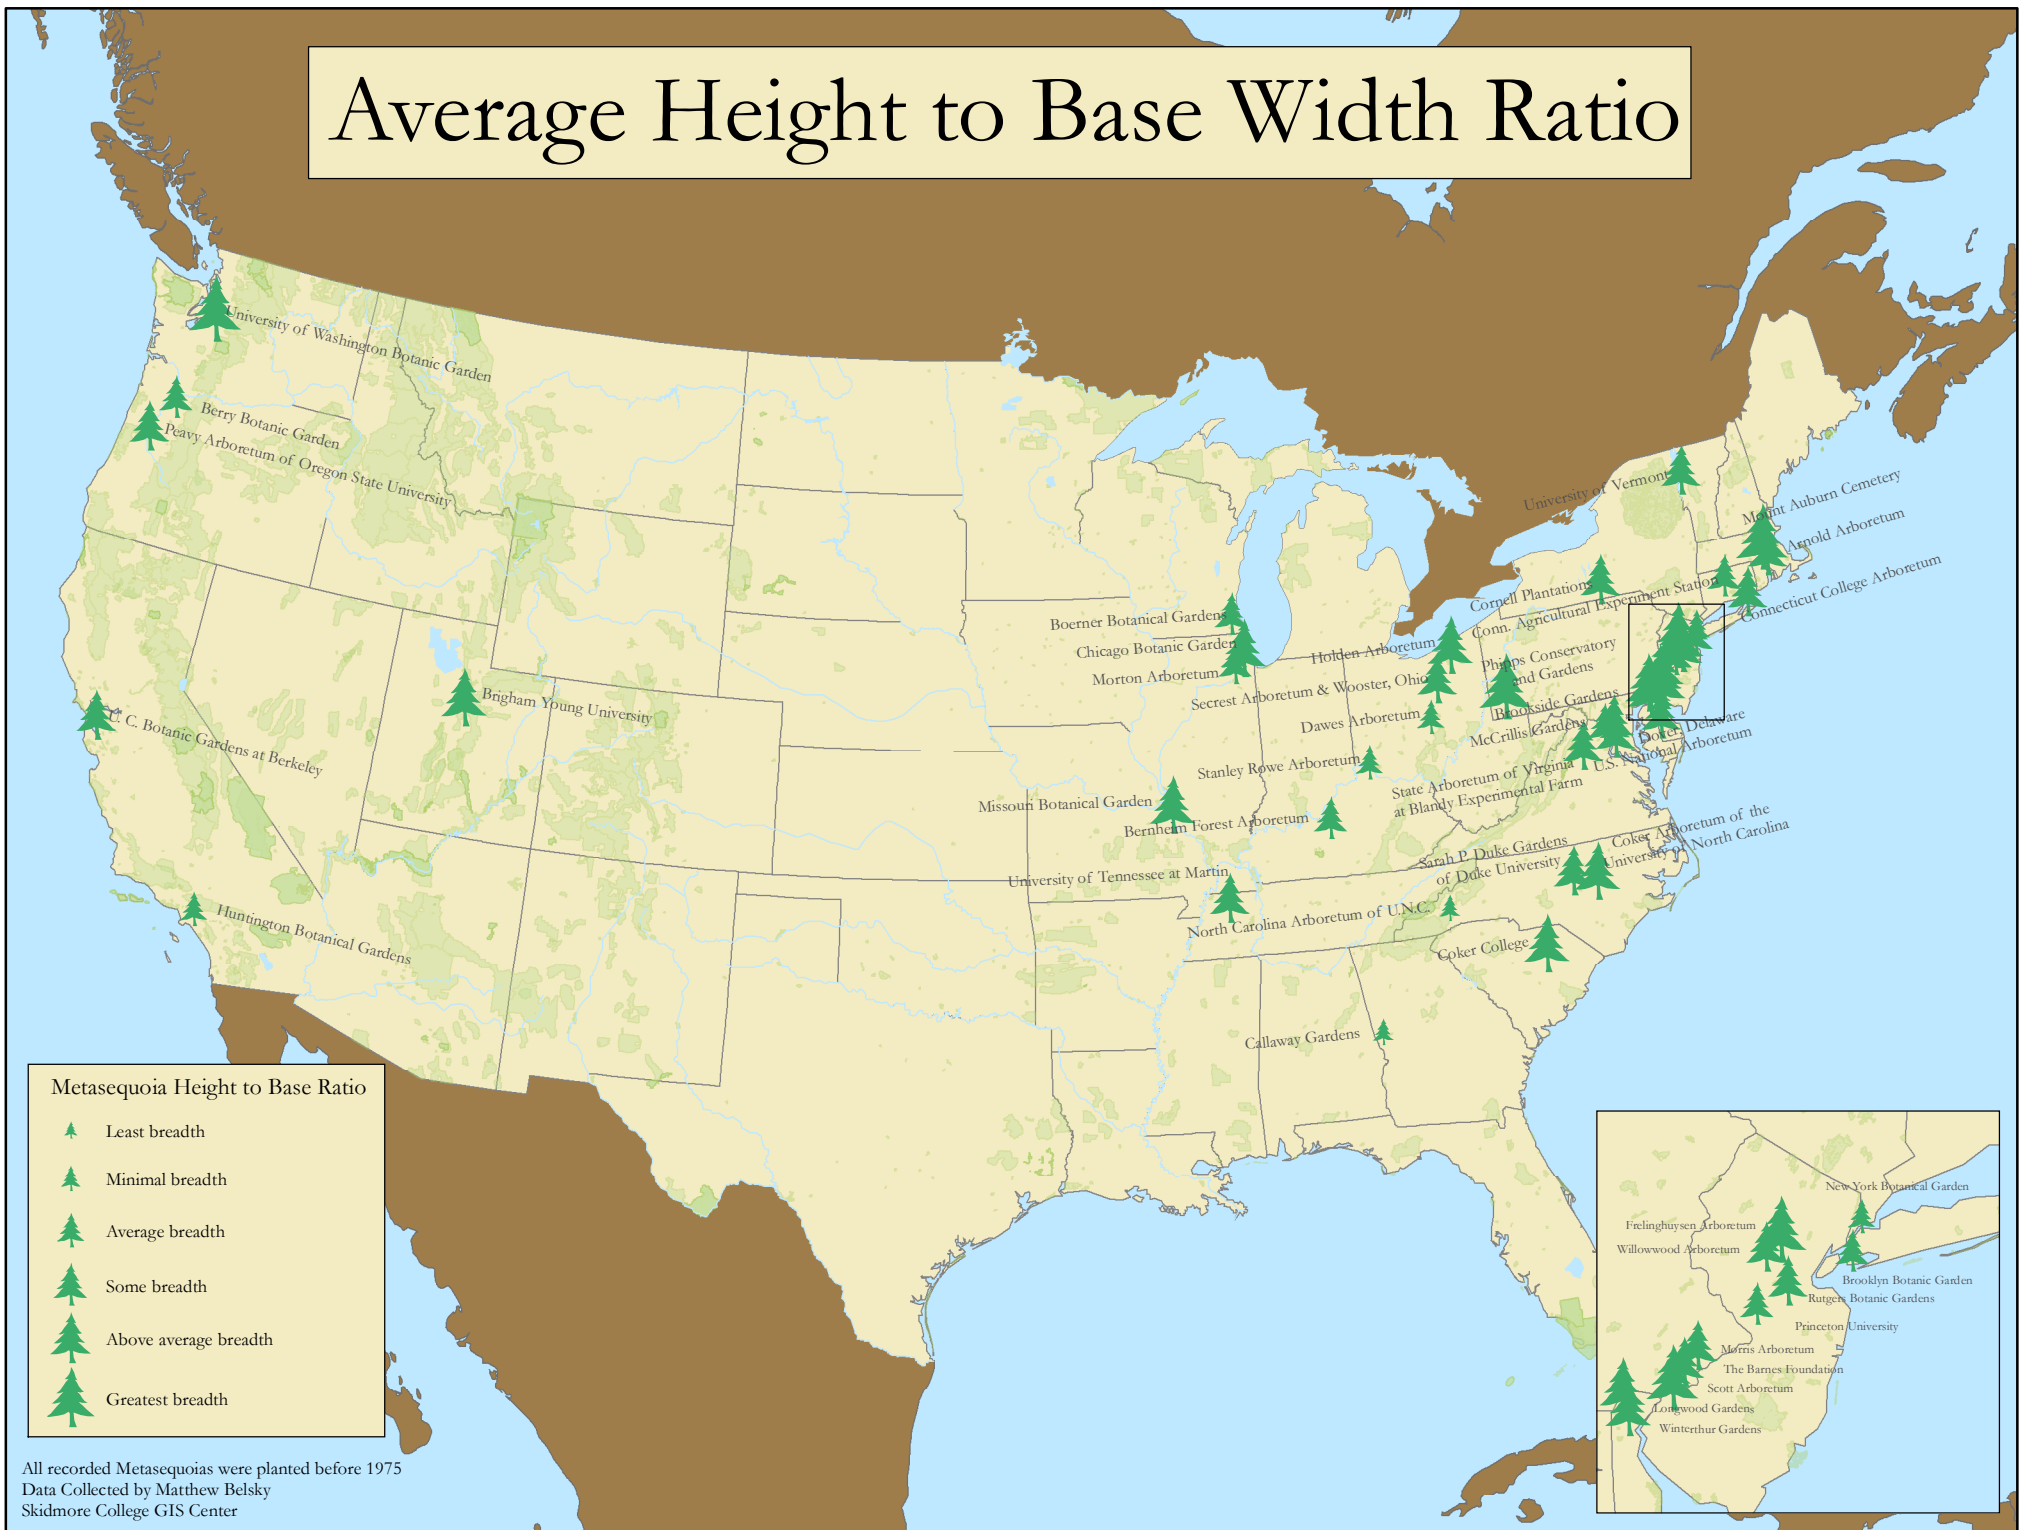

# Average Height to Base Width Ratio

## Metasequoia Height to Base Ratio

-  Least breadth
-  Minimal breadth
-  Average breadth
-  Some breadth
-  Above average breadth
-  Greatest breadth

All recorded Metasequoias were planted before 1975  
 Data Collected by Matthew Belsky  
 Skidmore College GIS Center