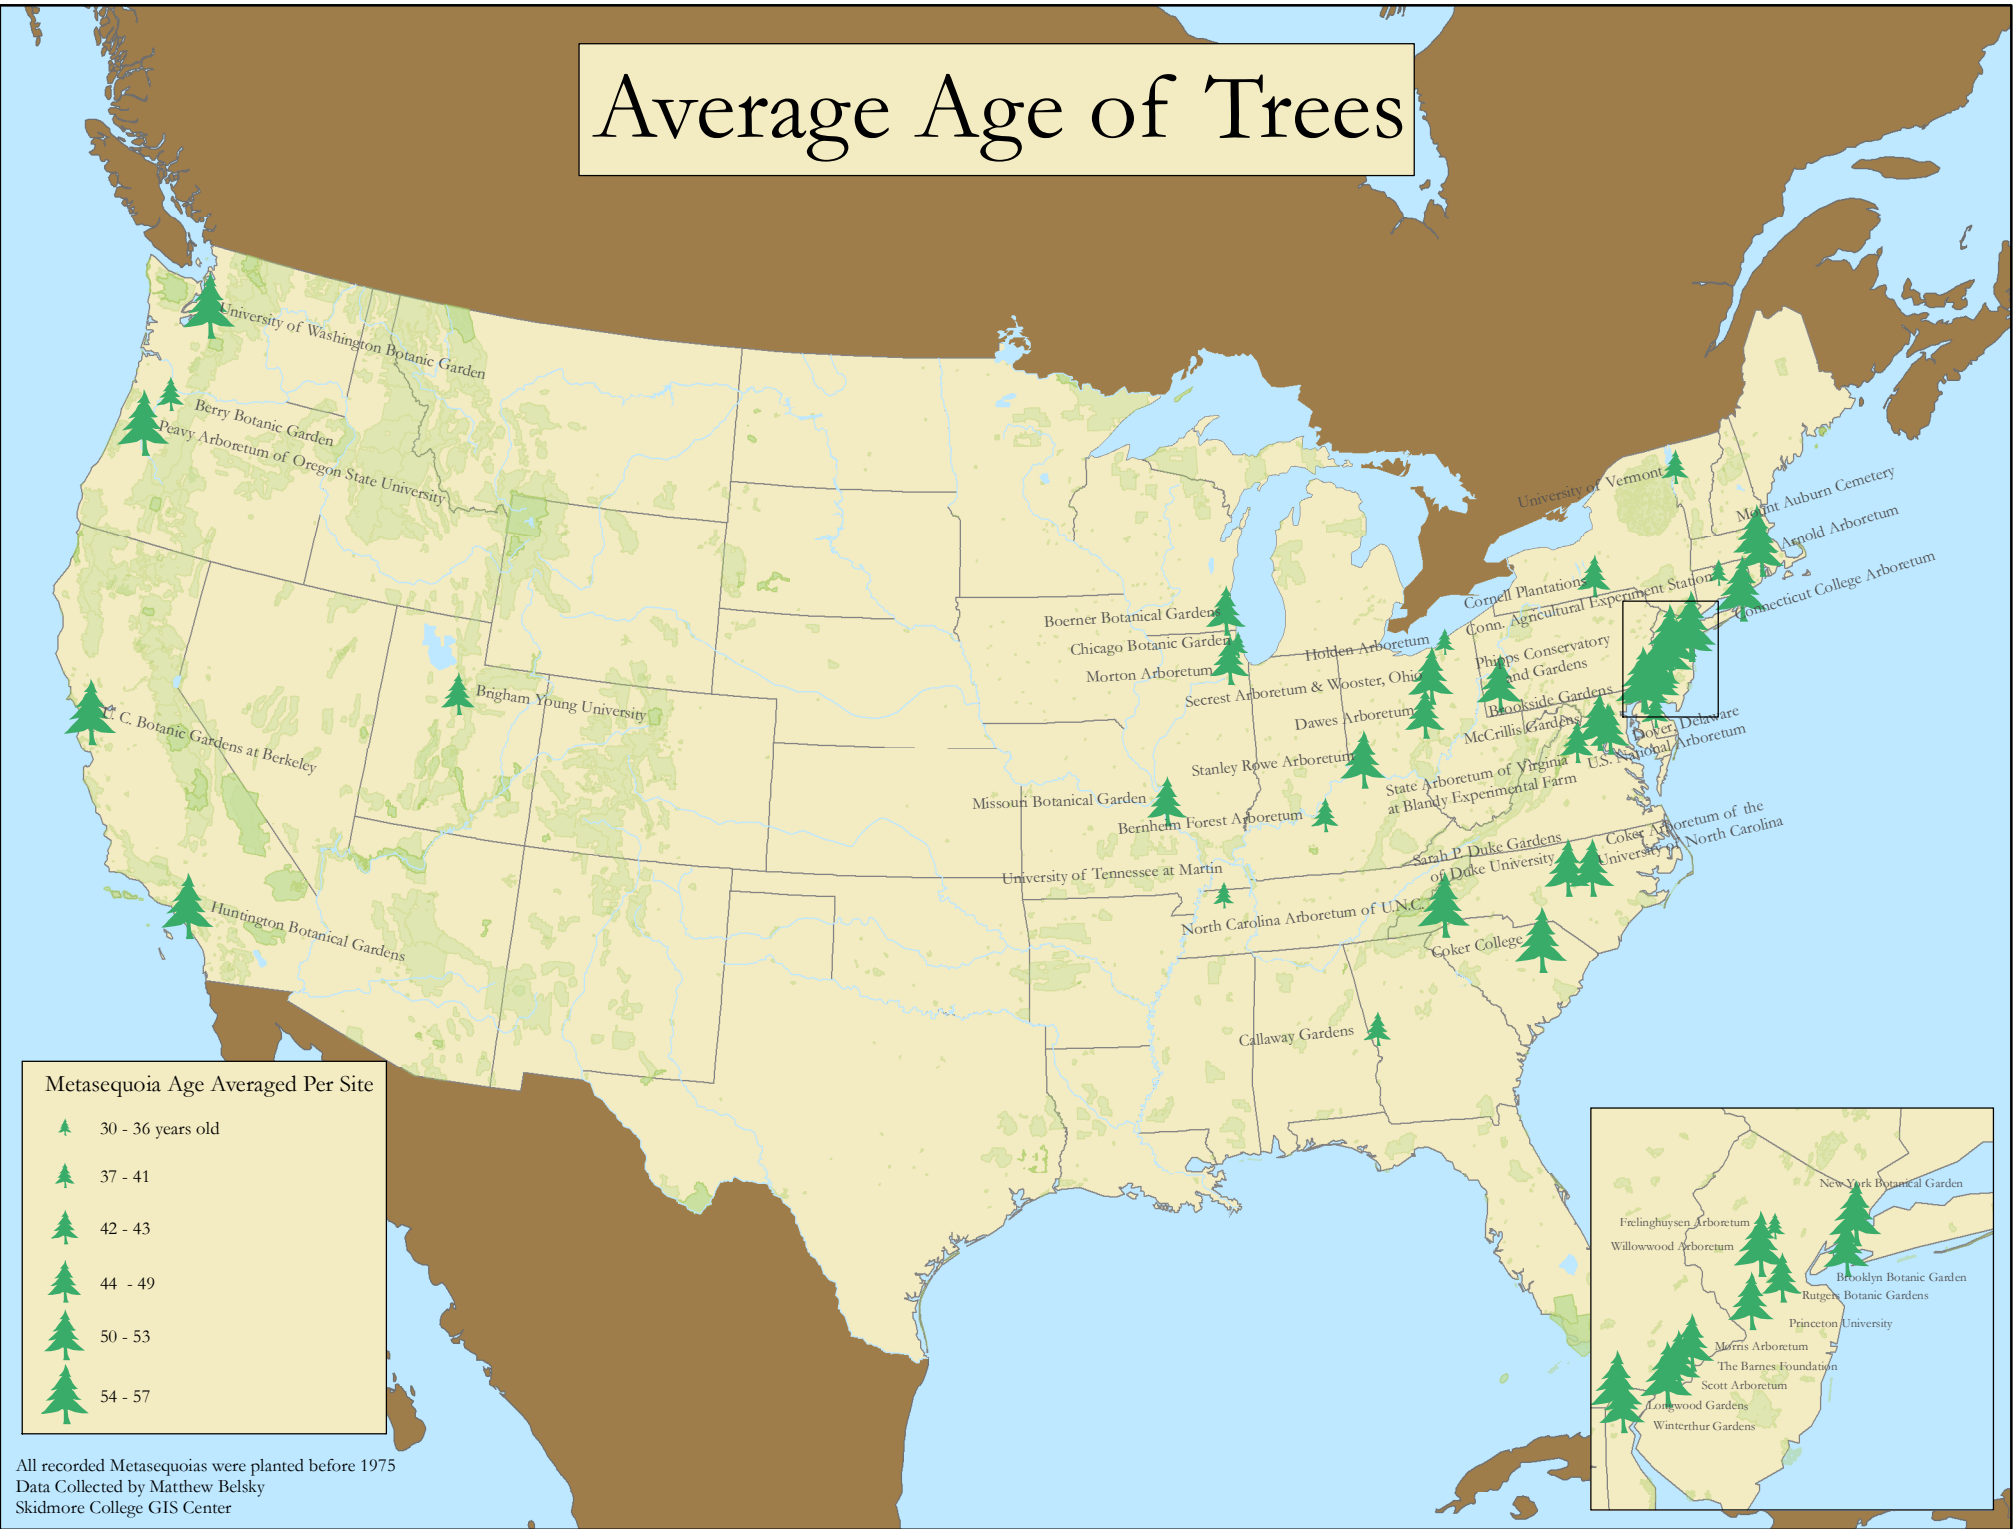

# Average Age of Trees

All recorded Metasequoias were planted before 1975  
 Data Collected by Matthew Belsky  
 Skidmore College GIS Center