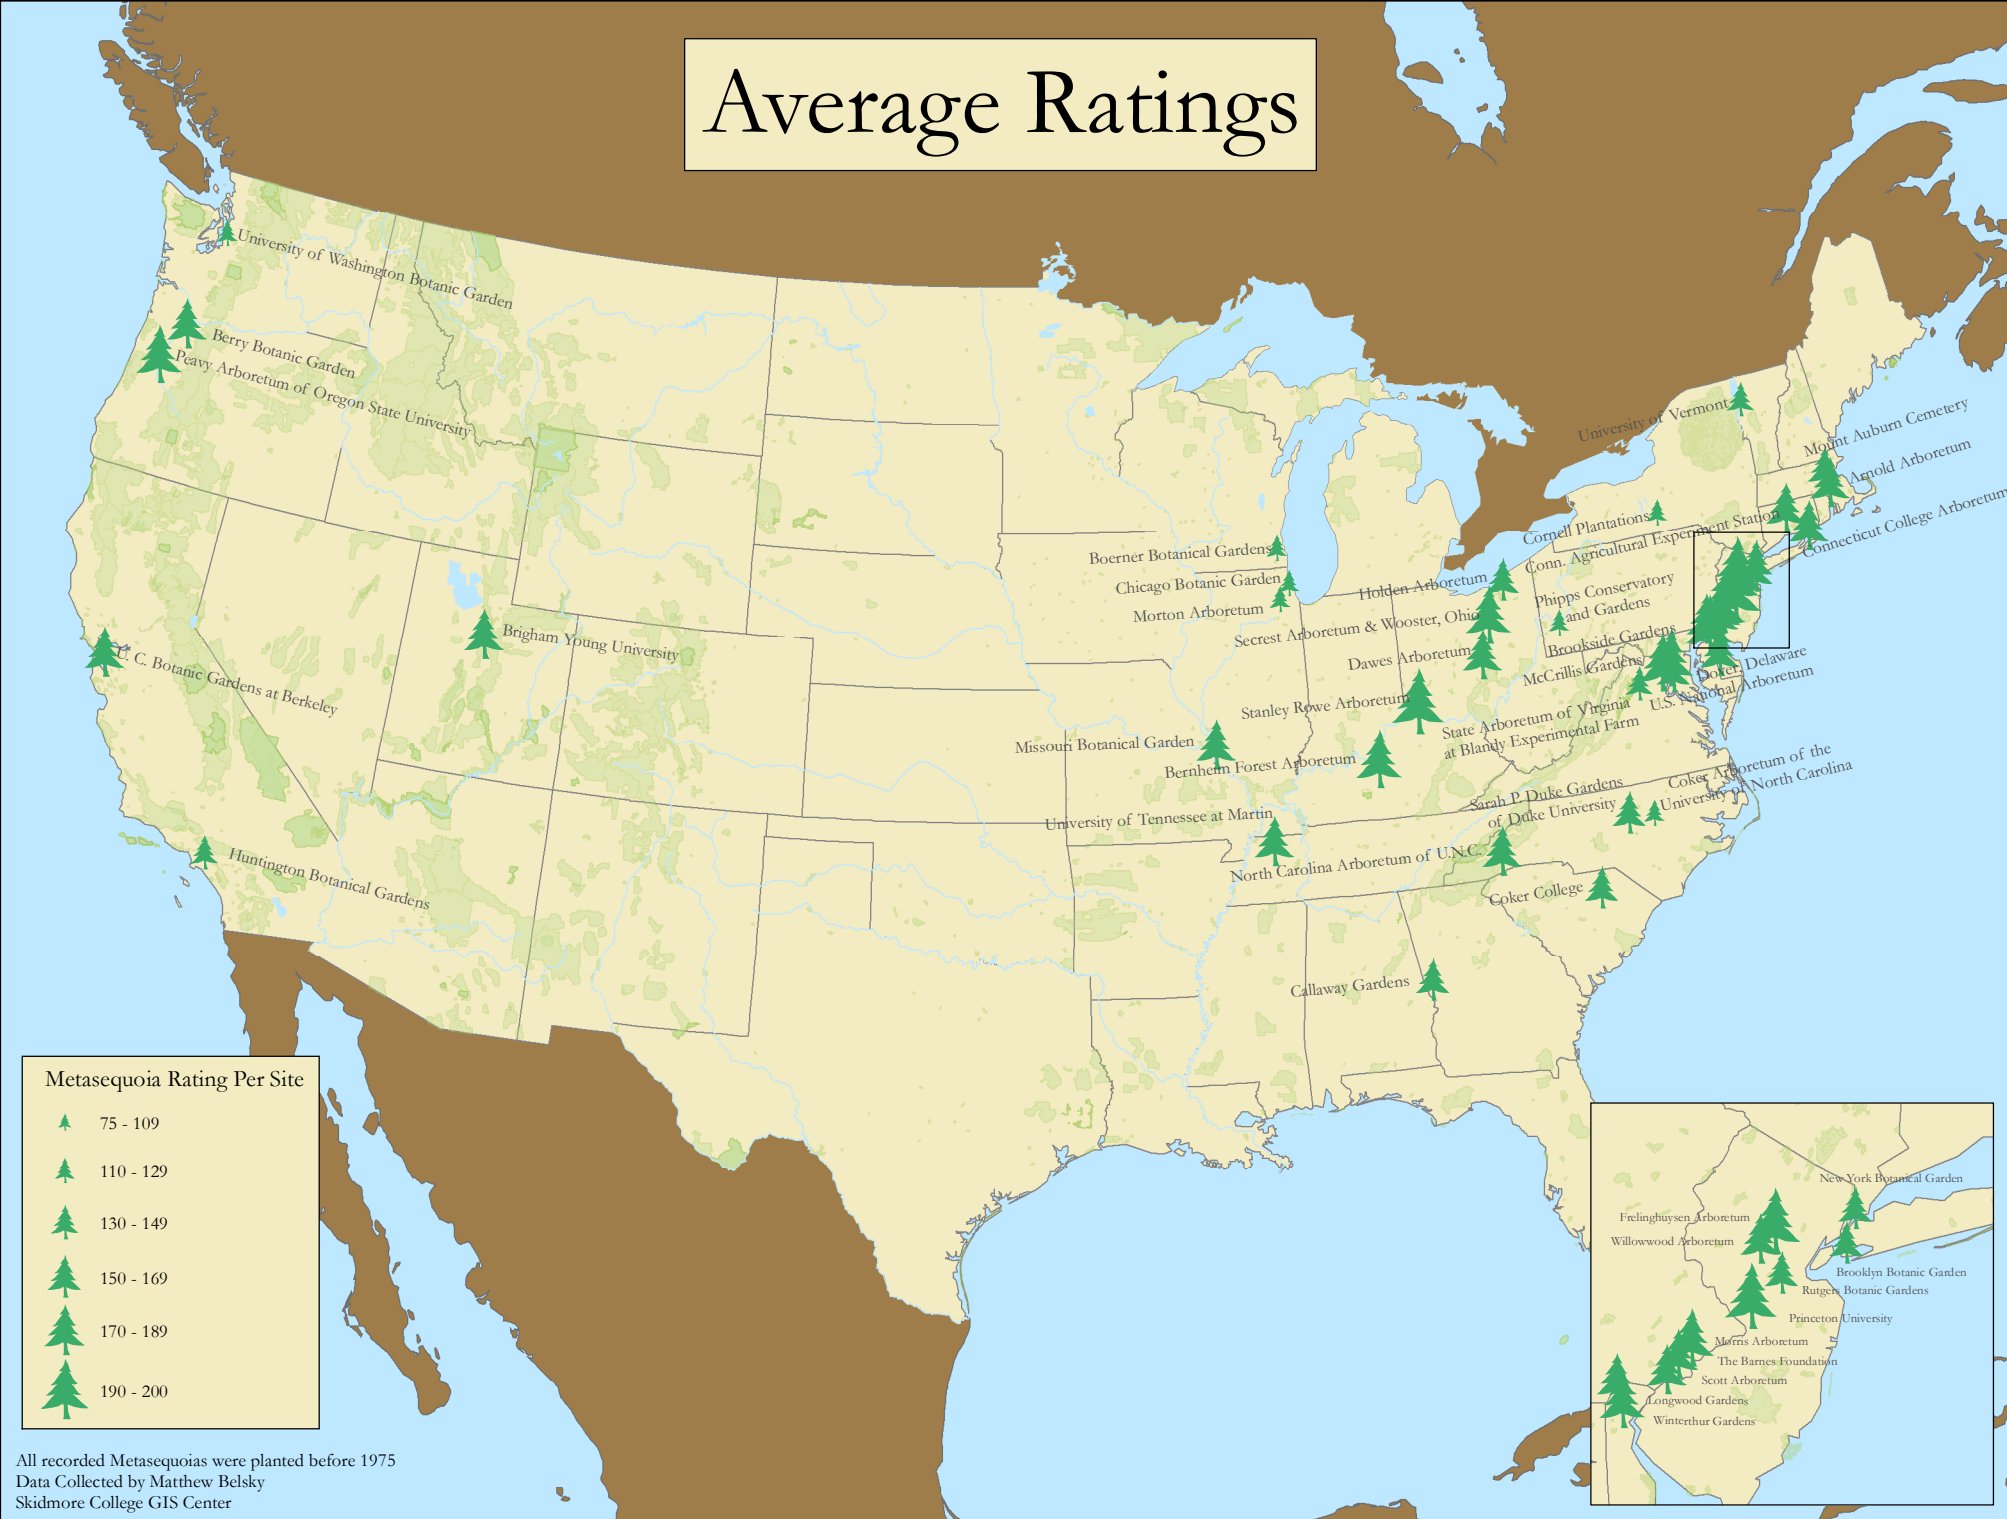

# Average Ratings

**Metasequoia Rating Per Site**

-  75 - 109
-  110 - 129
-  130 - 149
-  150 - 169
-  170 - 189
-  190 - 200

All recorded Metasequoias were planted before 1975  
 Data Collected by Matthew Belsky  
 Skidmore College GIS Center