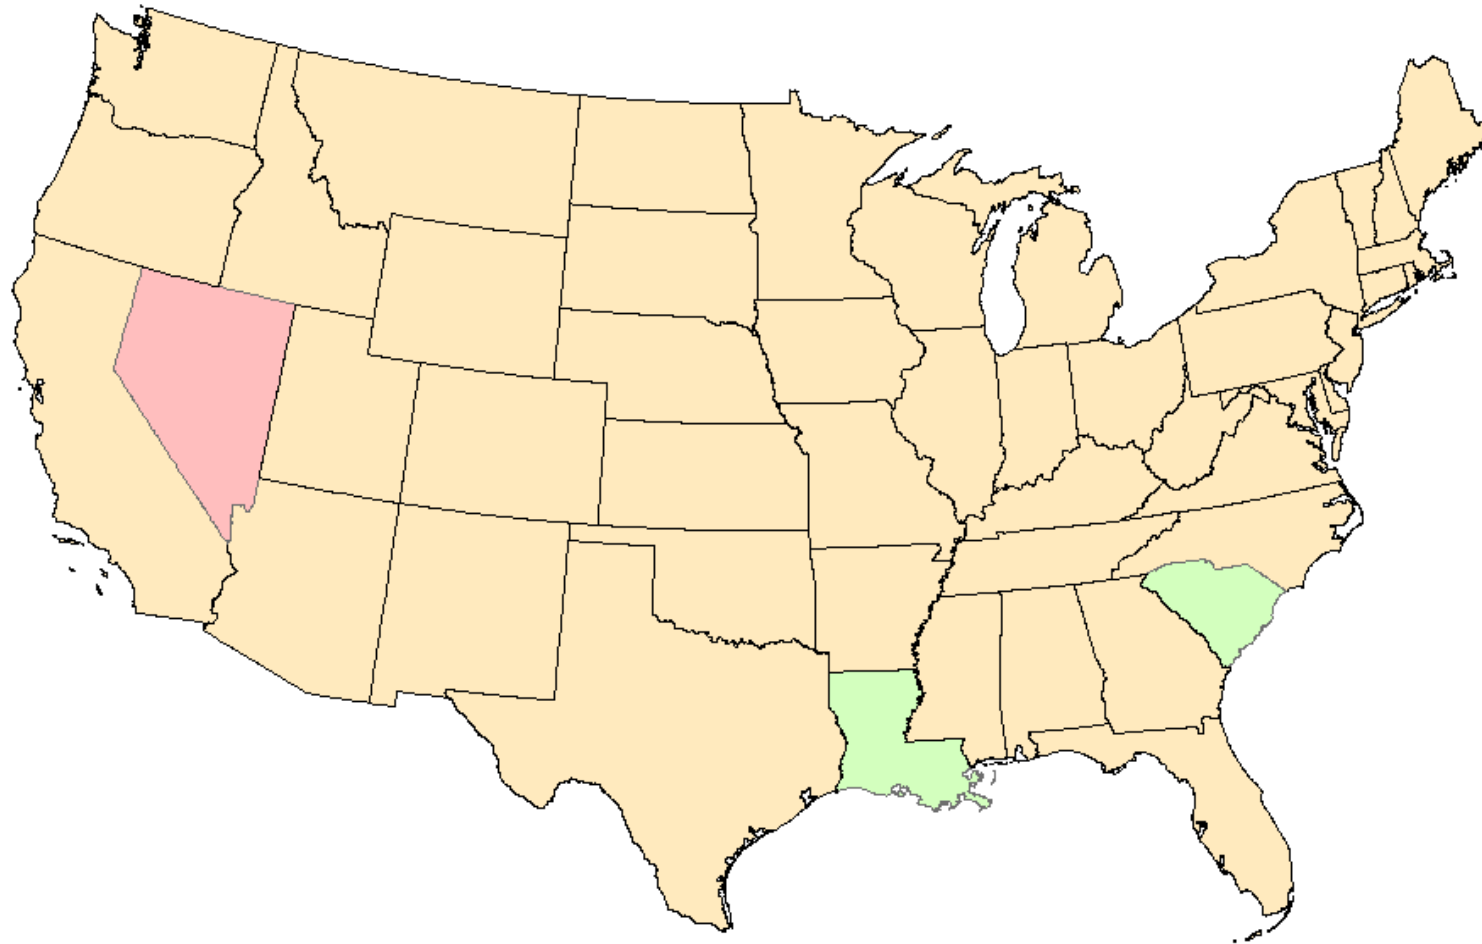

Changes in Unemployment Rates by State March 2010