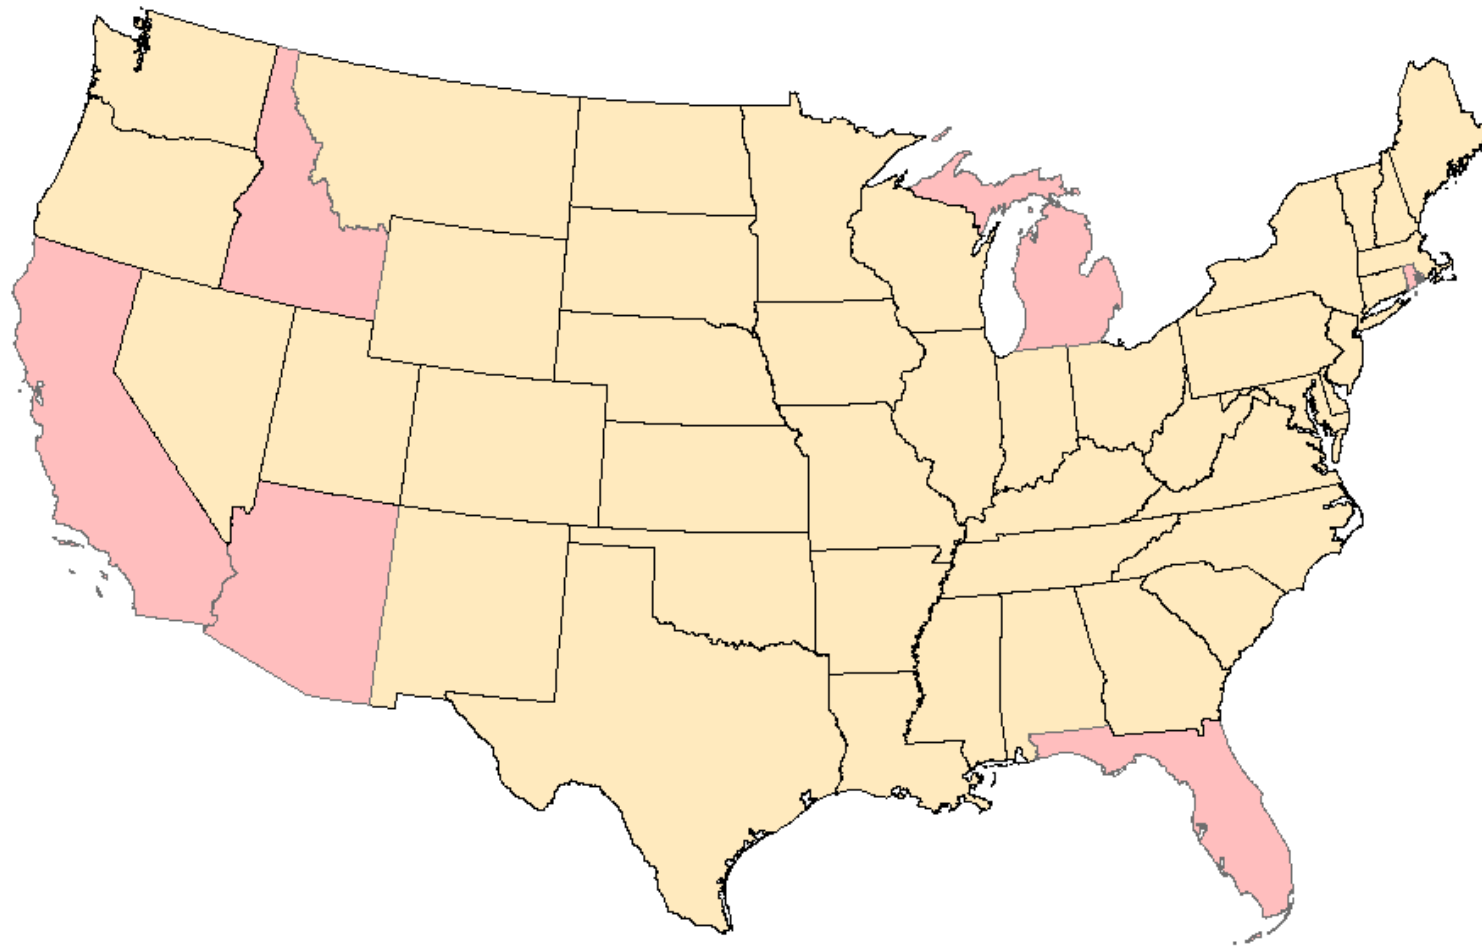

Changes in Unemployment Rates by State April 2008