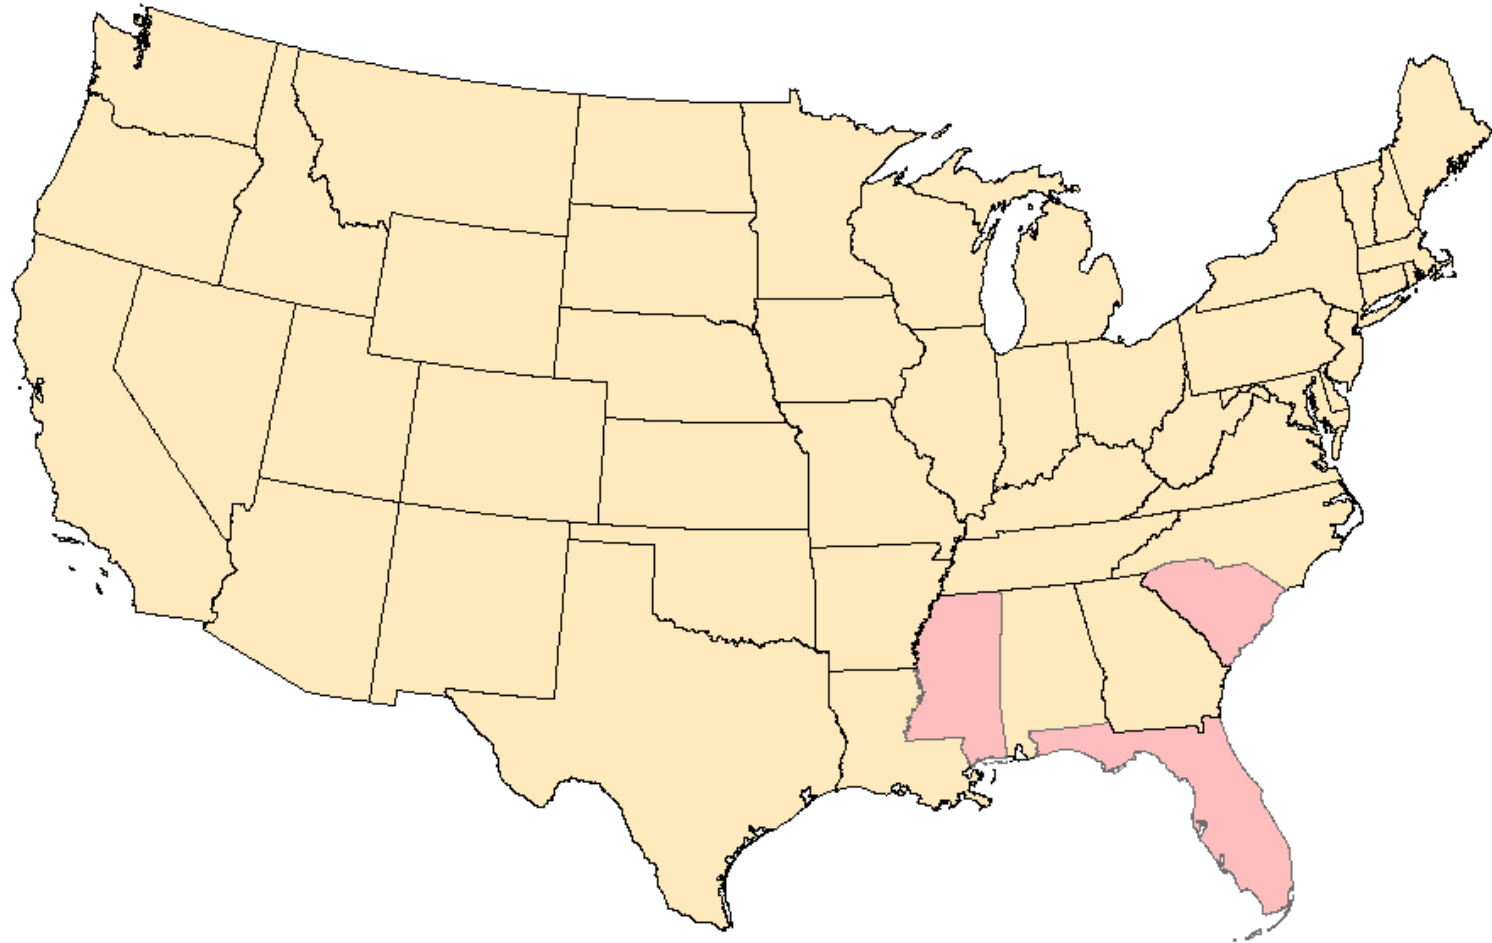

Changes in Unemployment Rates by State November 2009