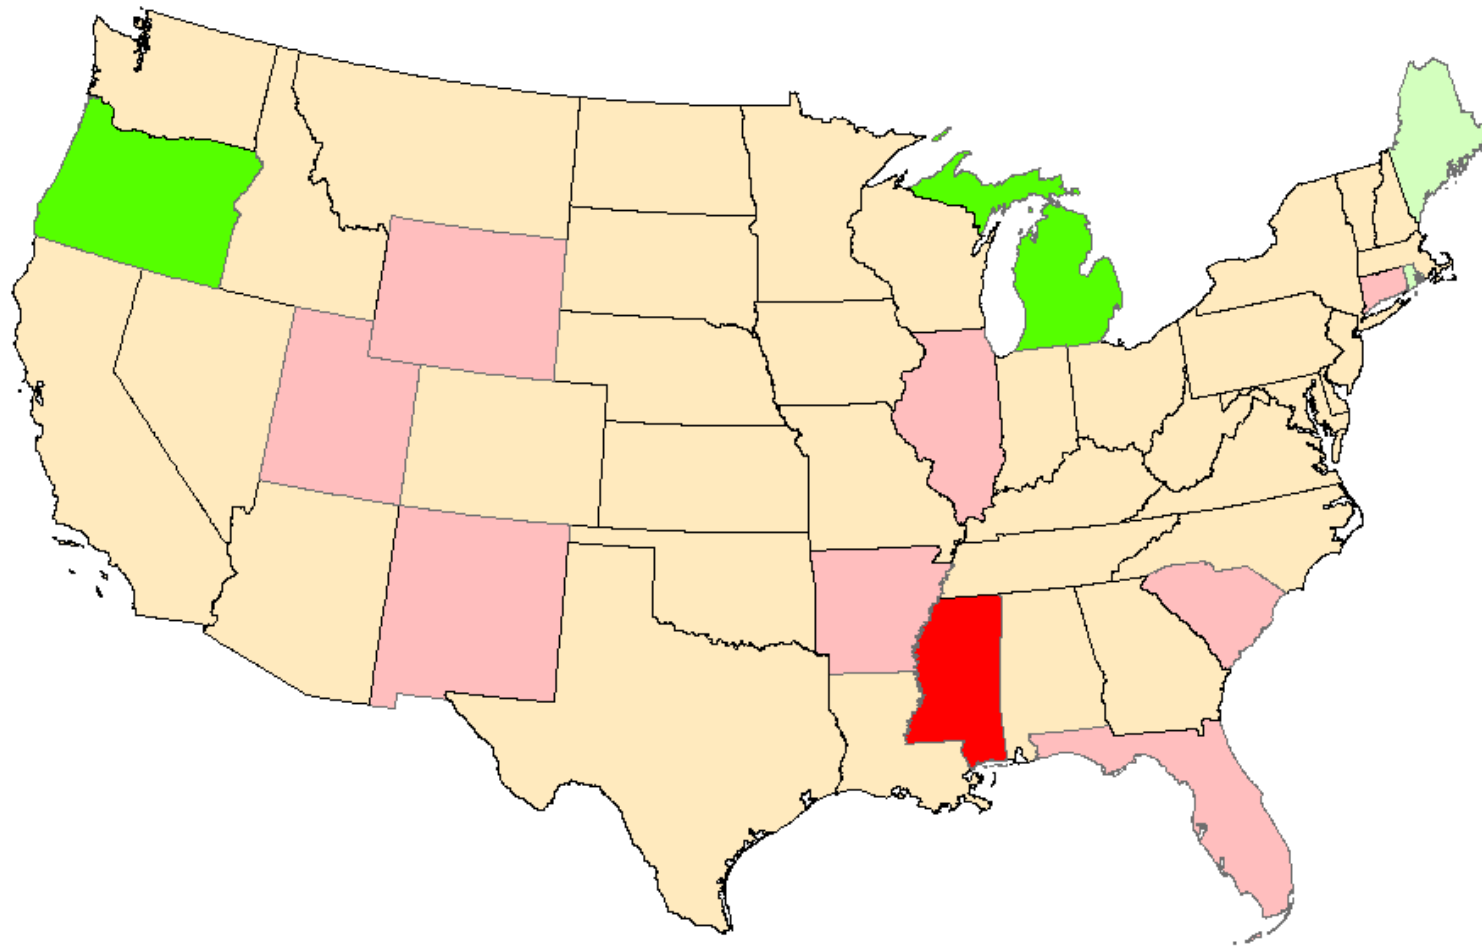

Changes in Unemployment Rates by State October 2009