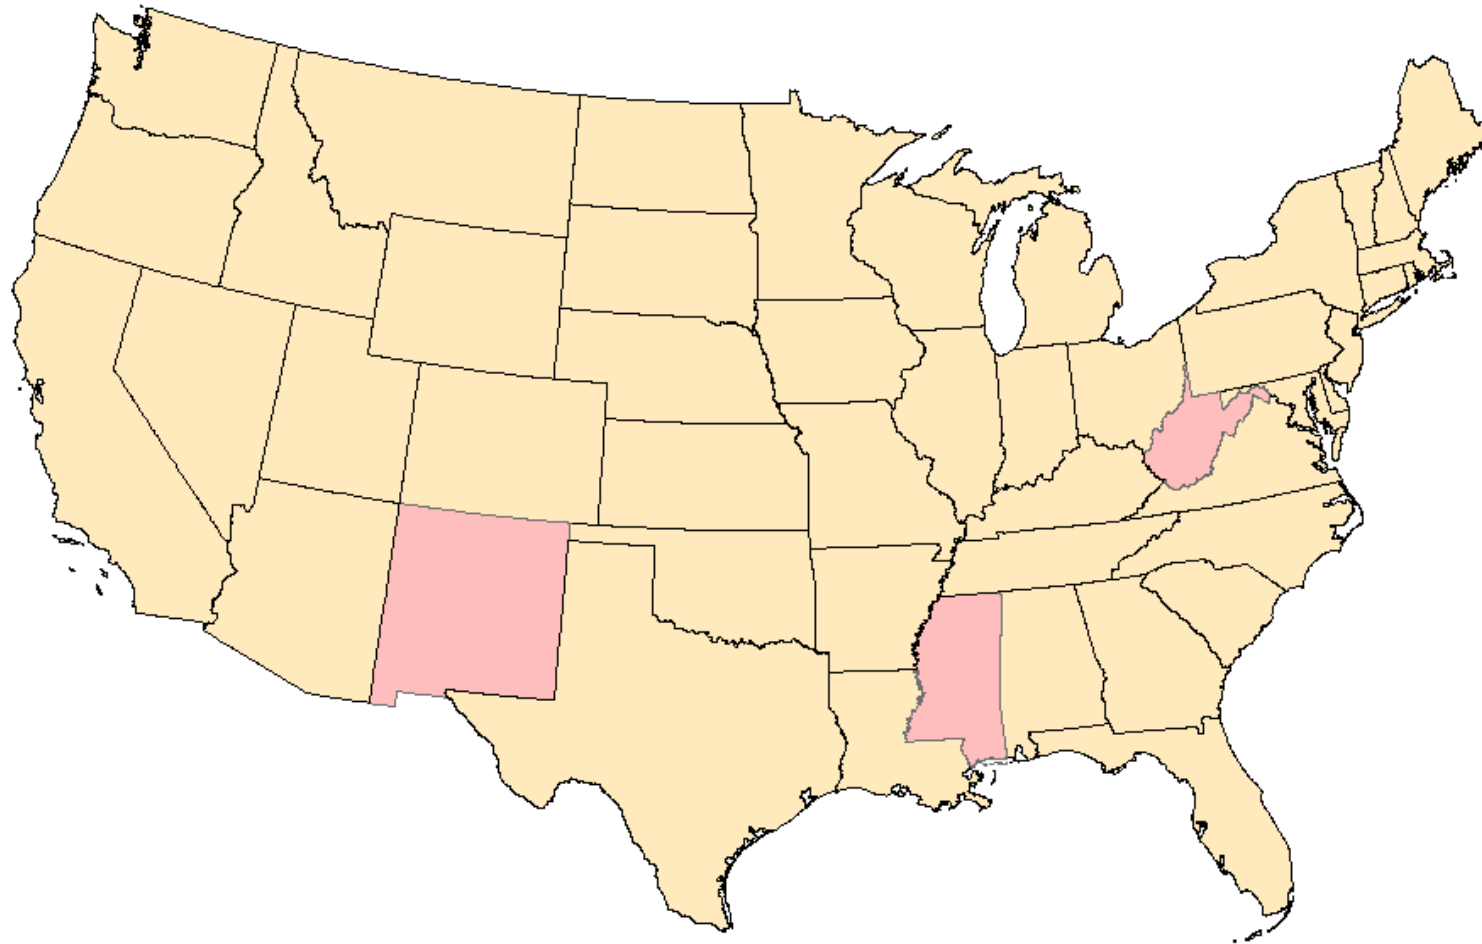

Changes in Unemployment Rates by State January 2010