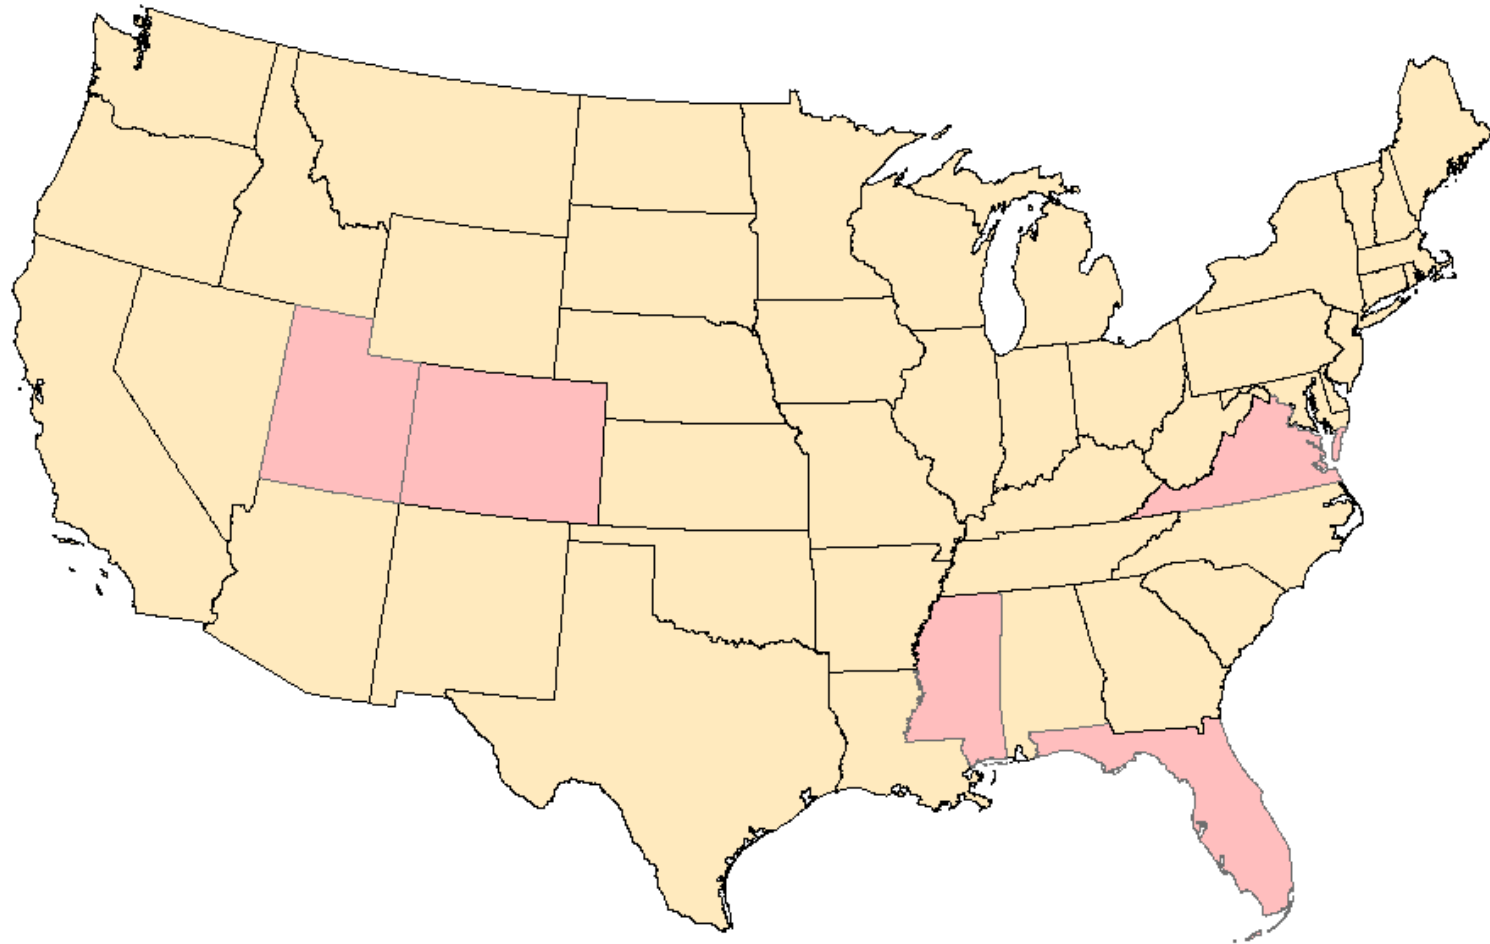

Changes in Unemployment Rates by State February 2010