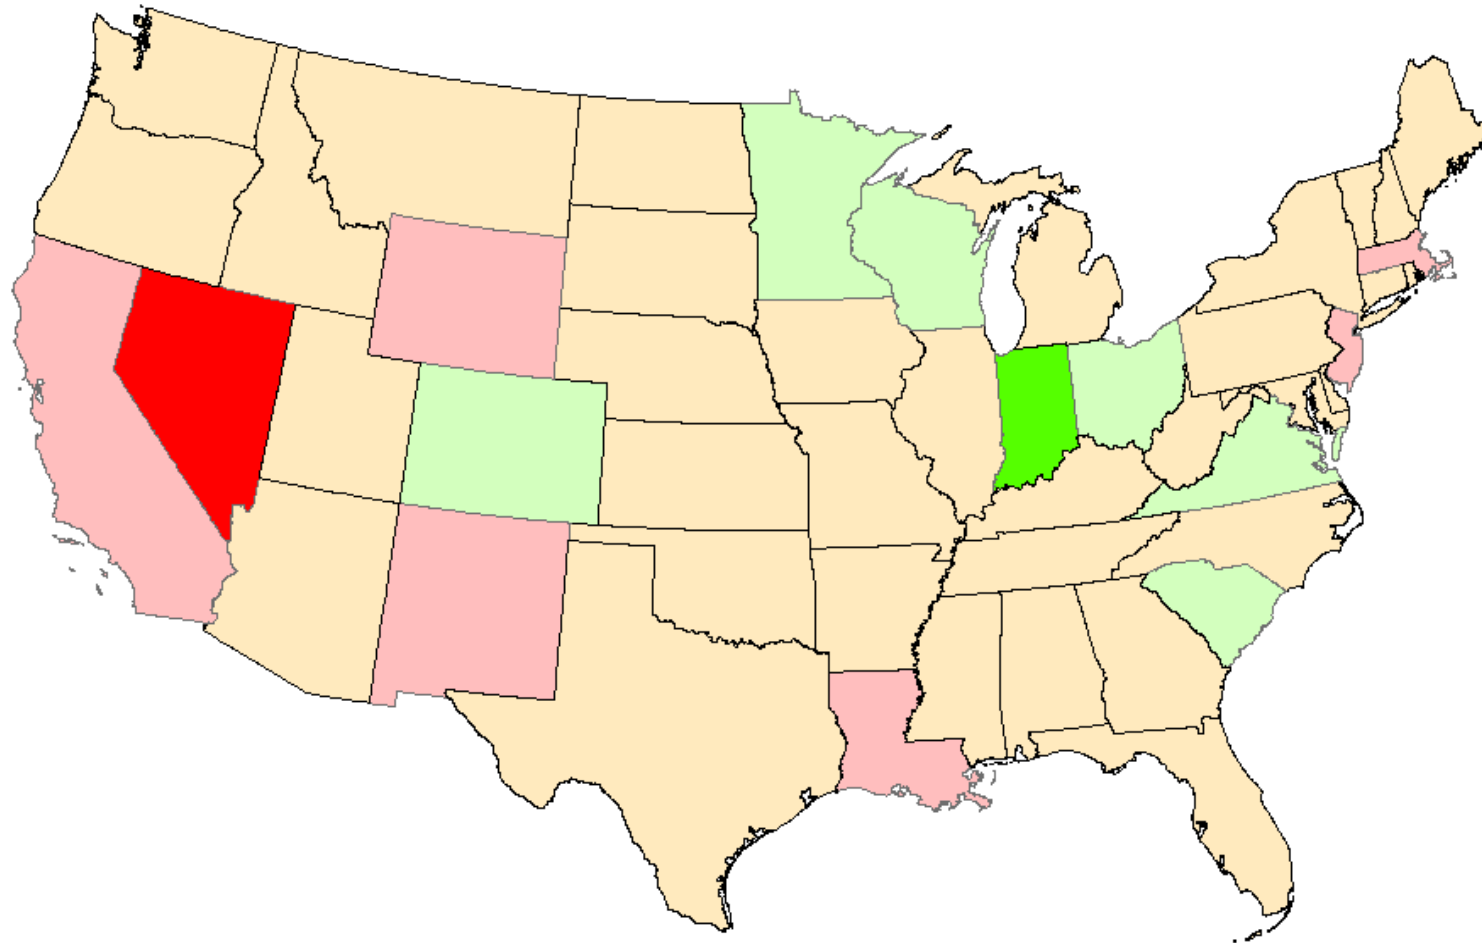

Changes in Unemployment Rates by State August 2009