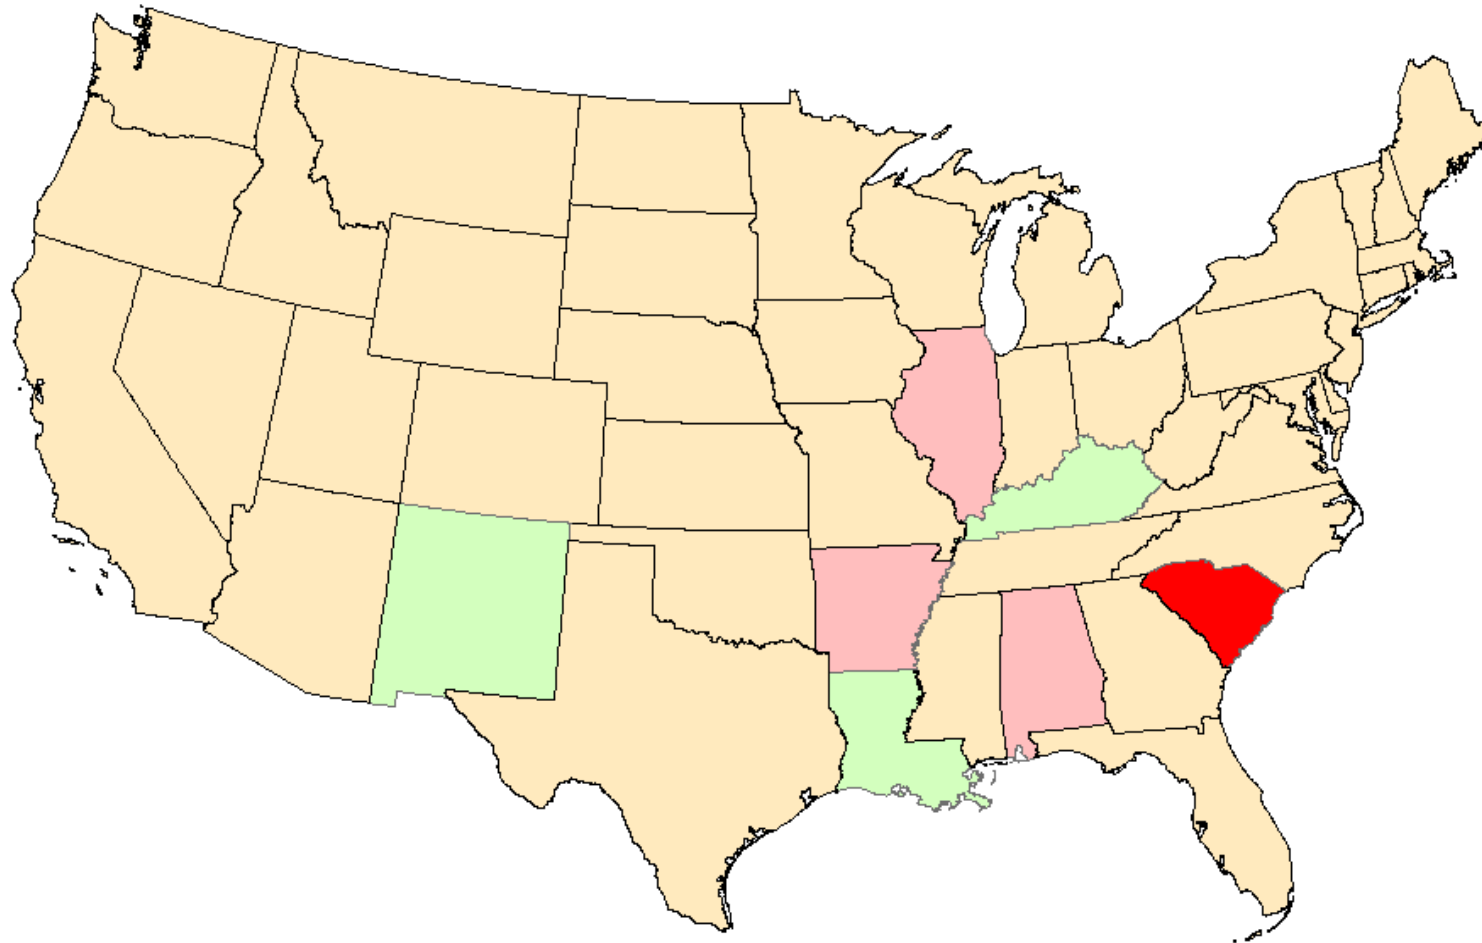

Changes in Unemployment Rates by State June 2011