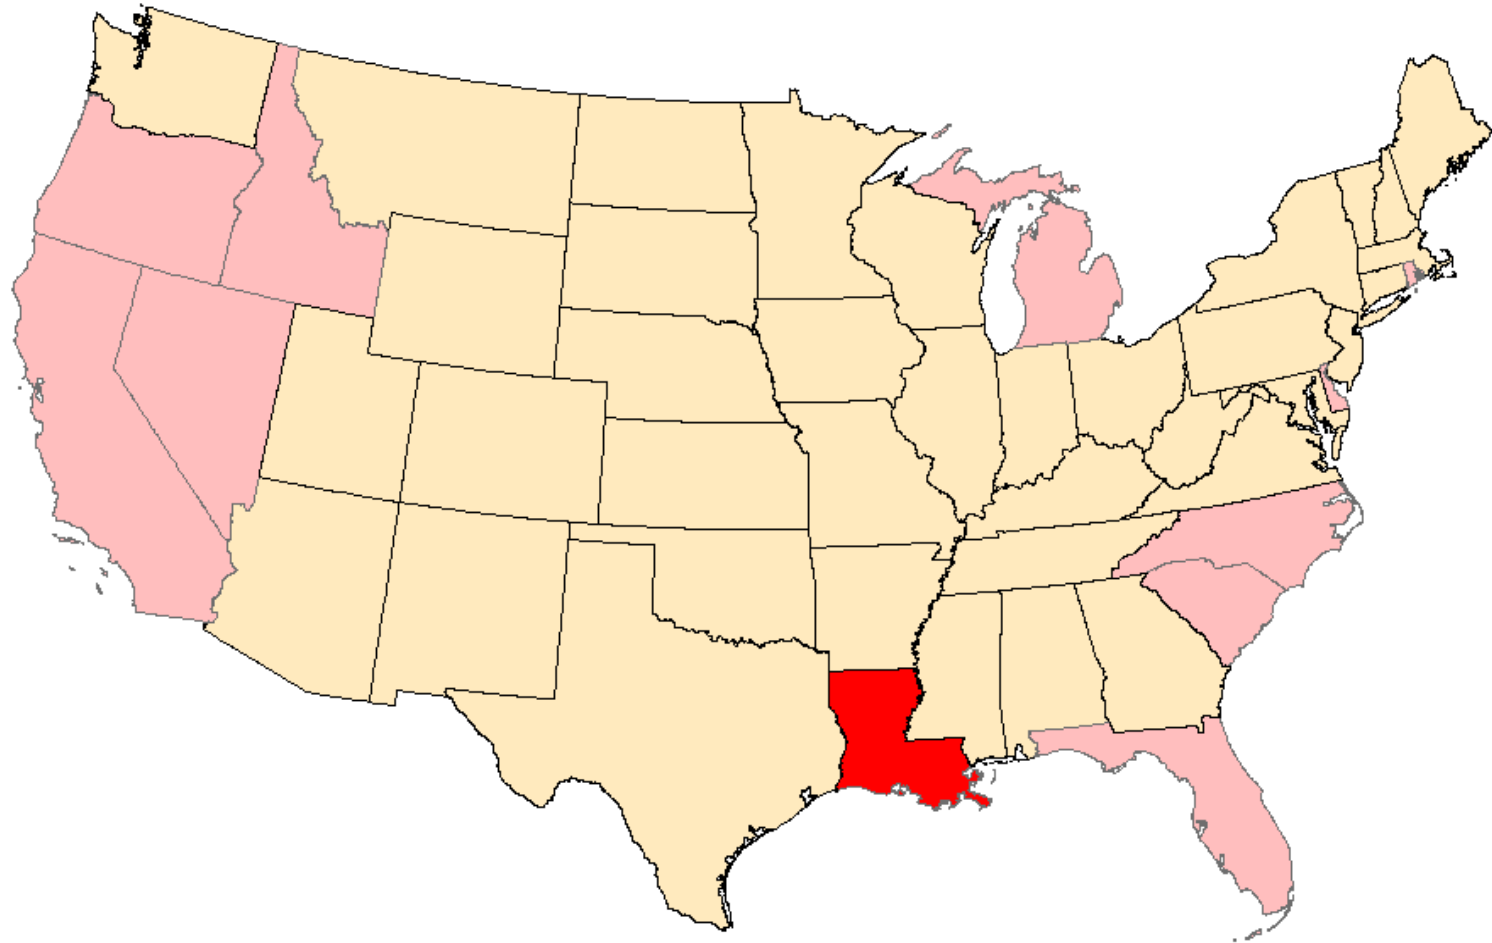

Changes in Unemployment Rates by State August 2008