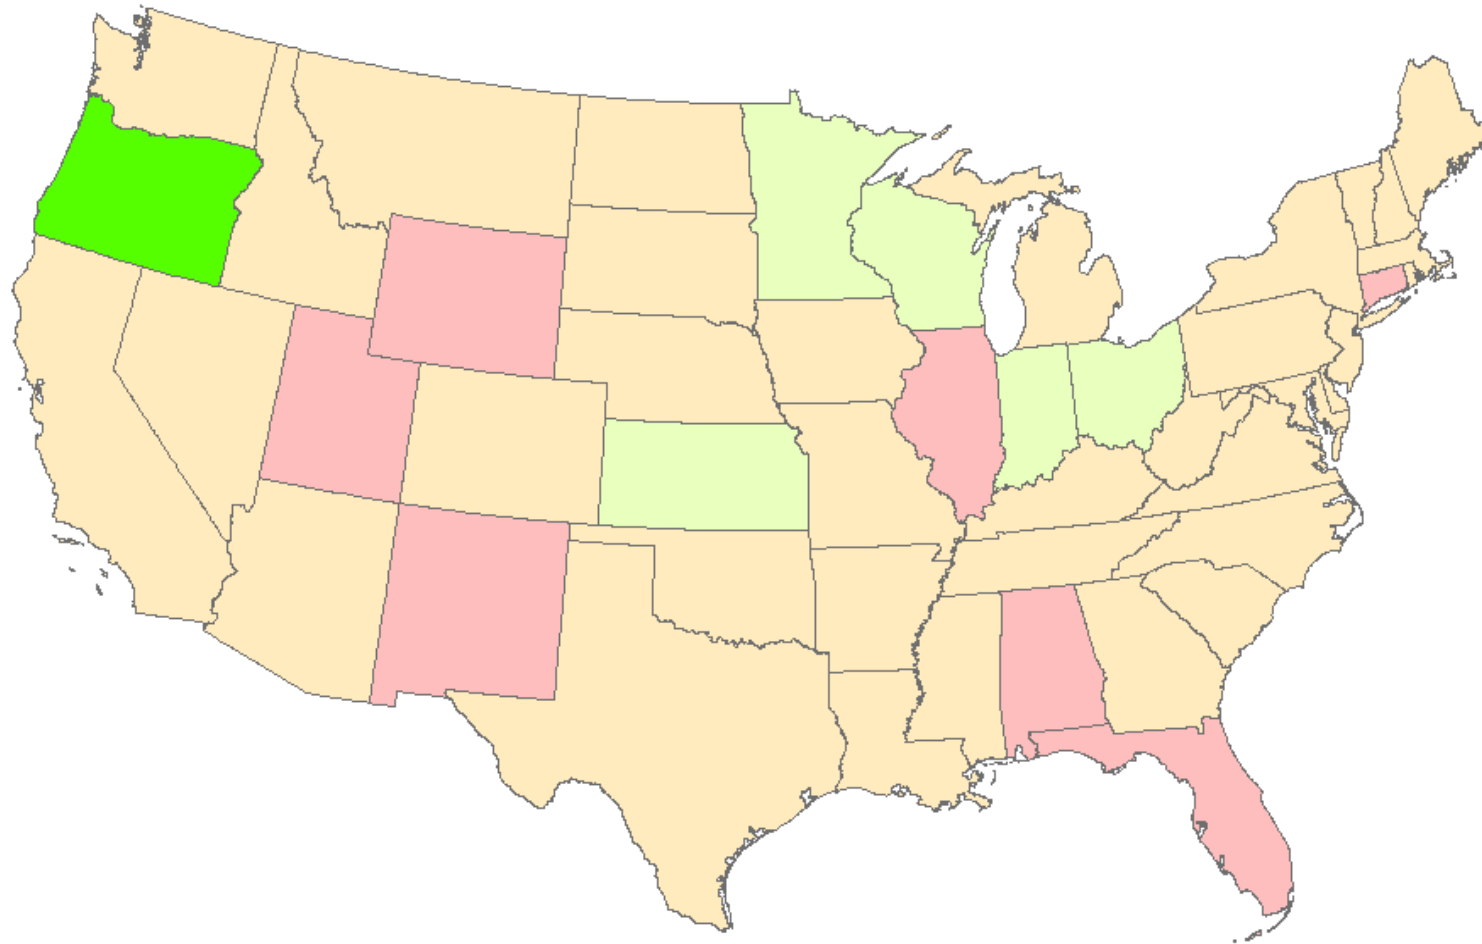

Changes in Unemployment Rates by State September 2009