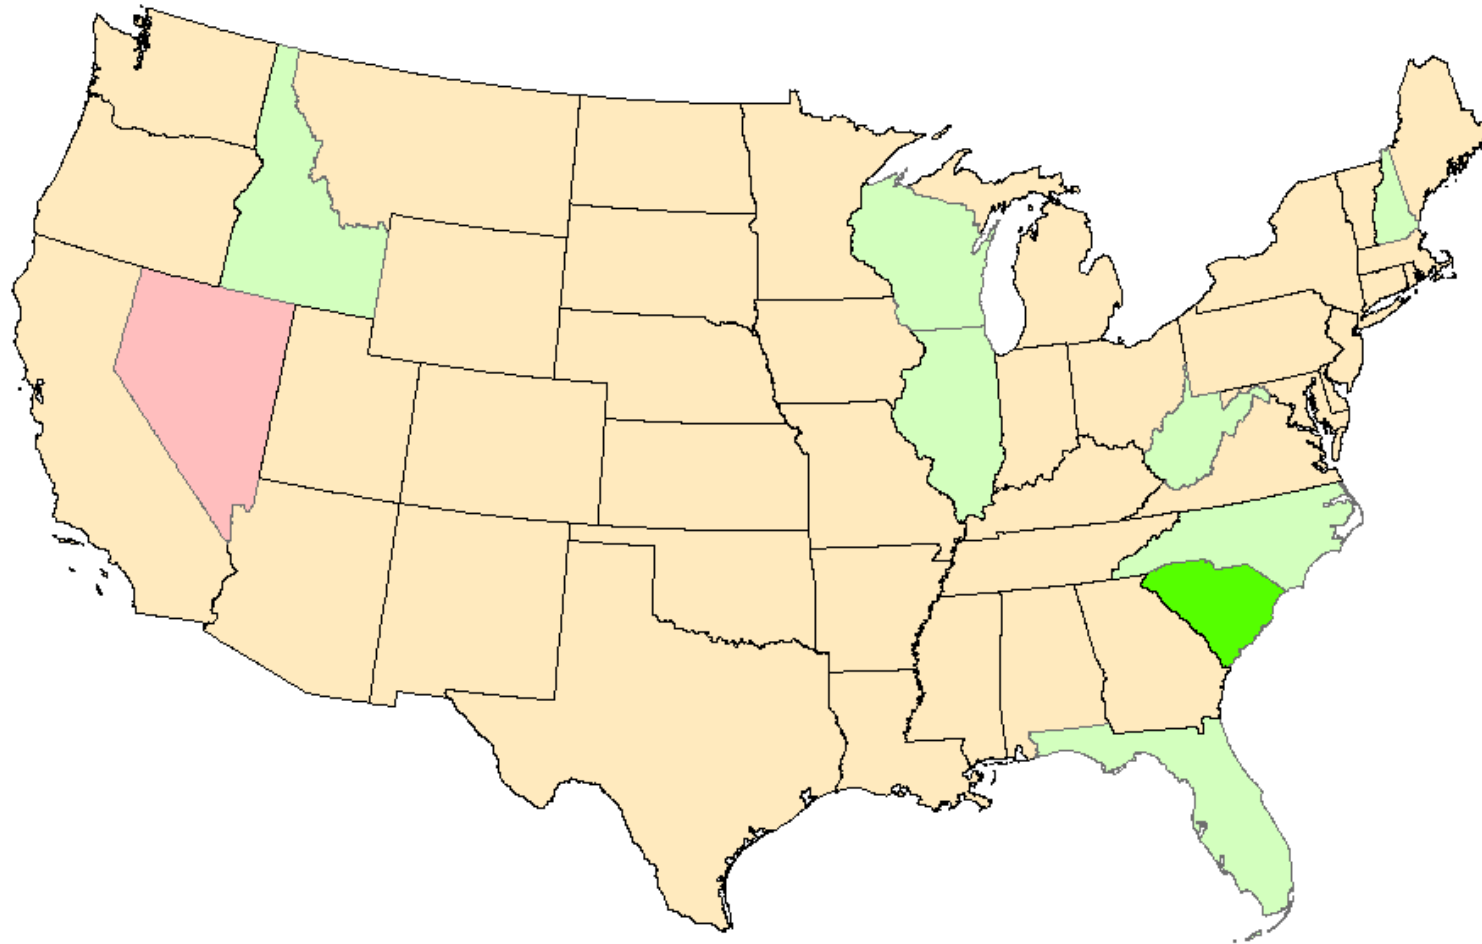

Changes in Unemployment Rates by State April 2010