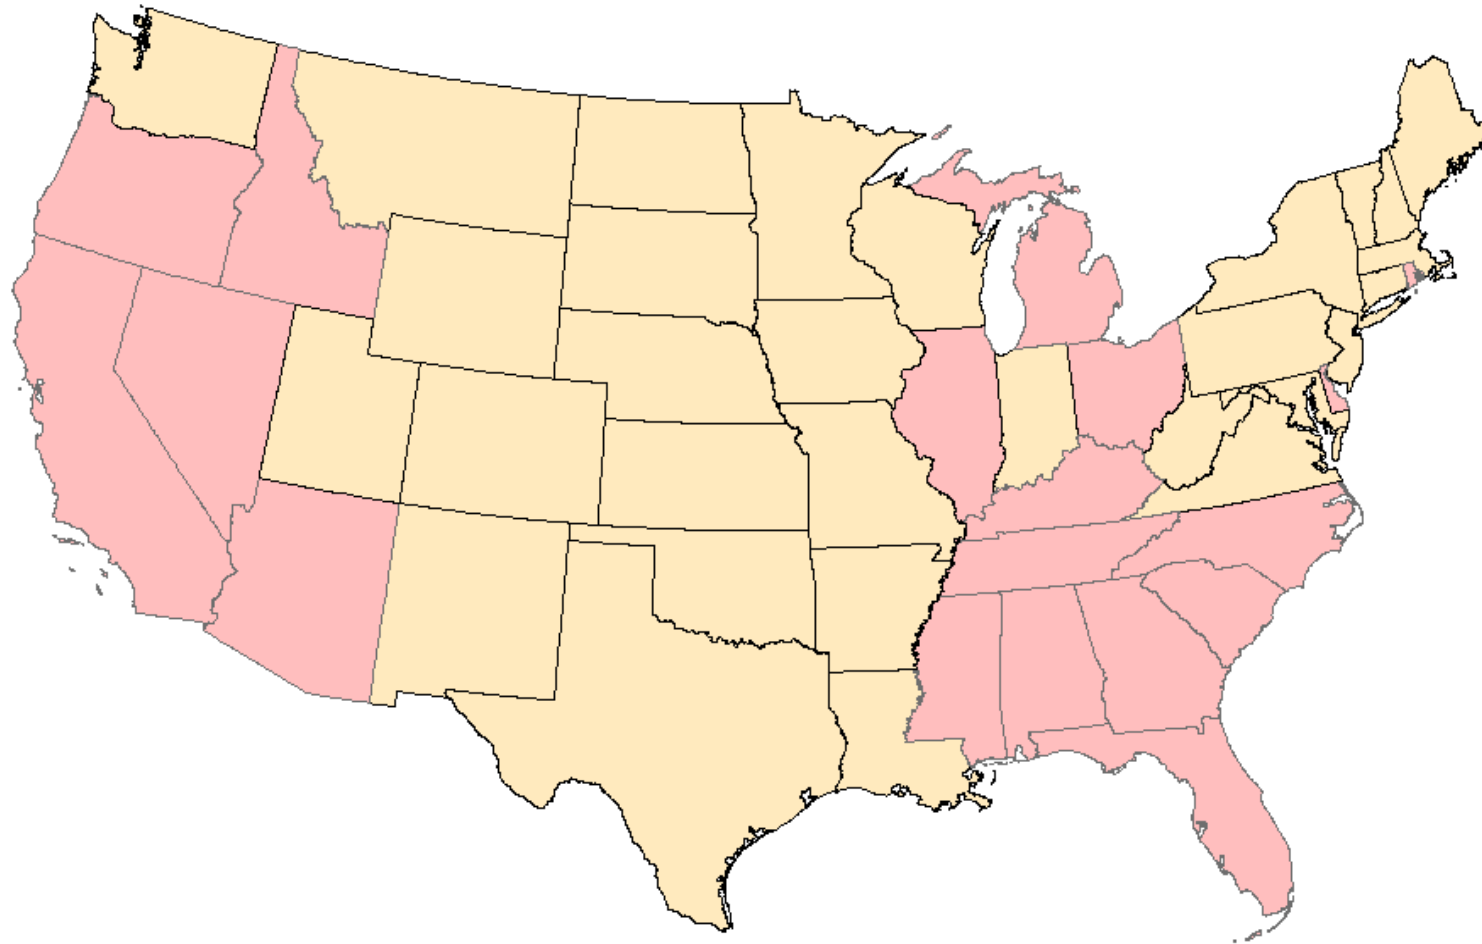

Changes in Unemployment Rates by State May 2008