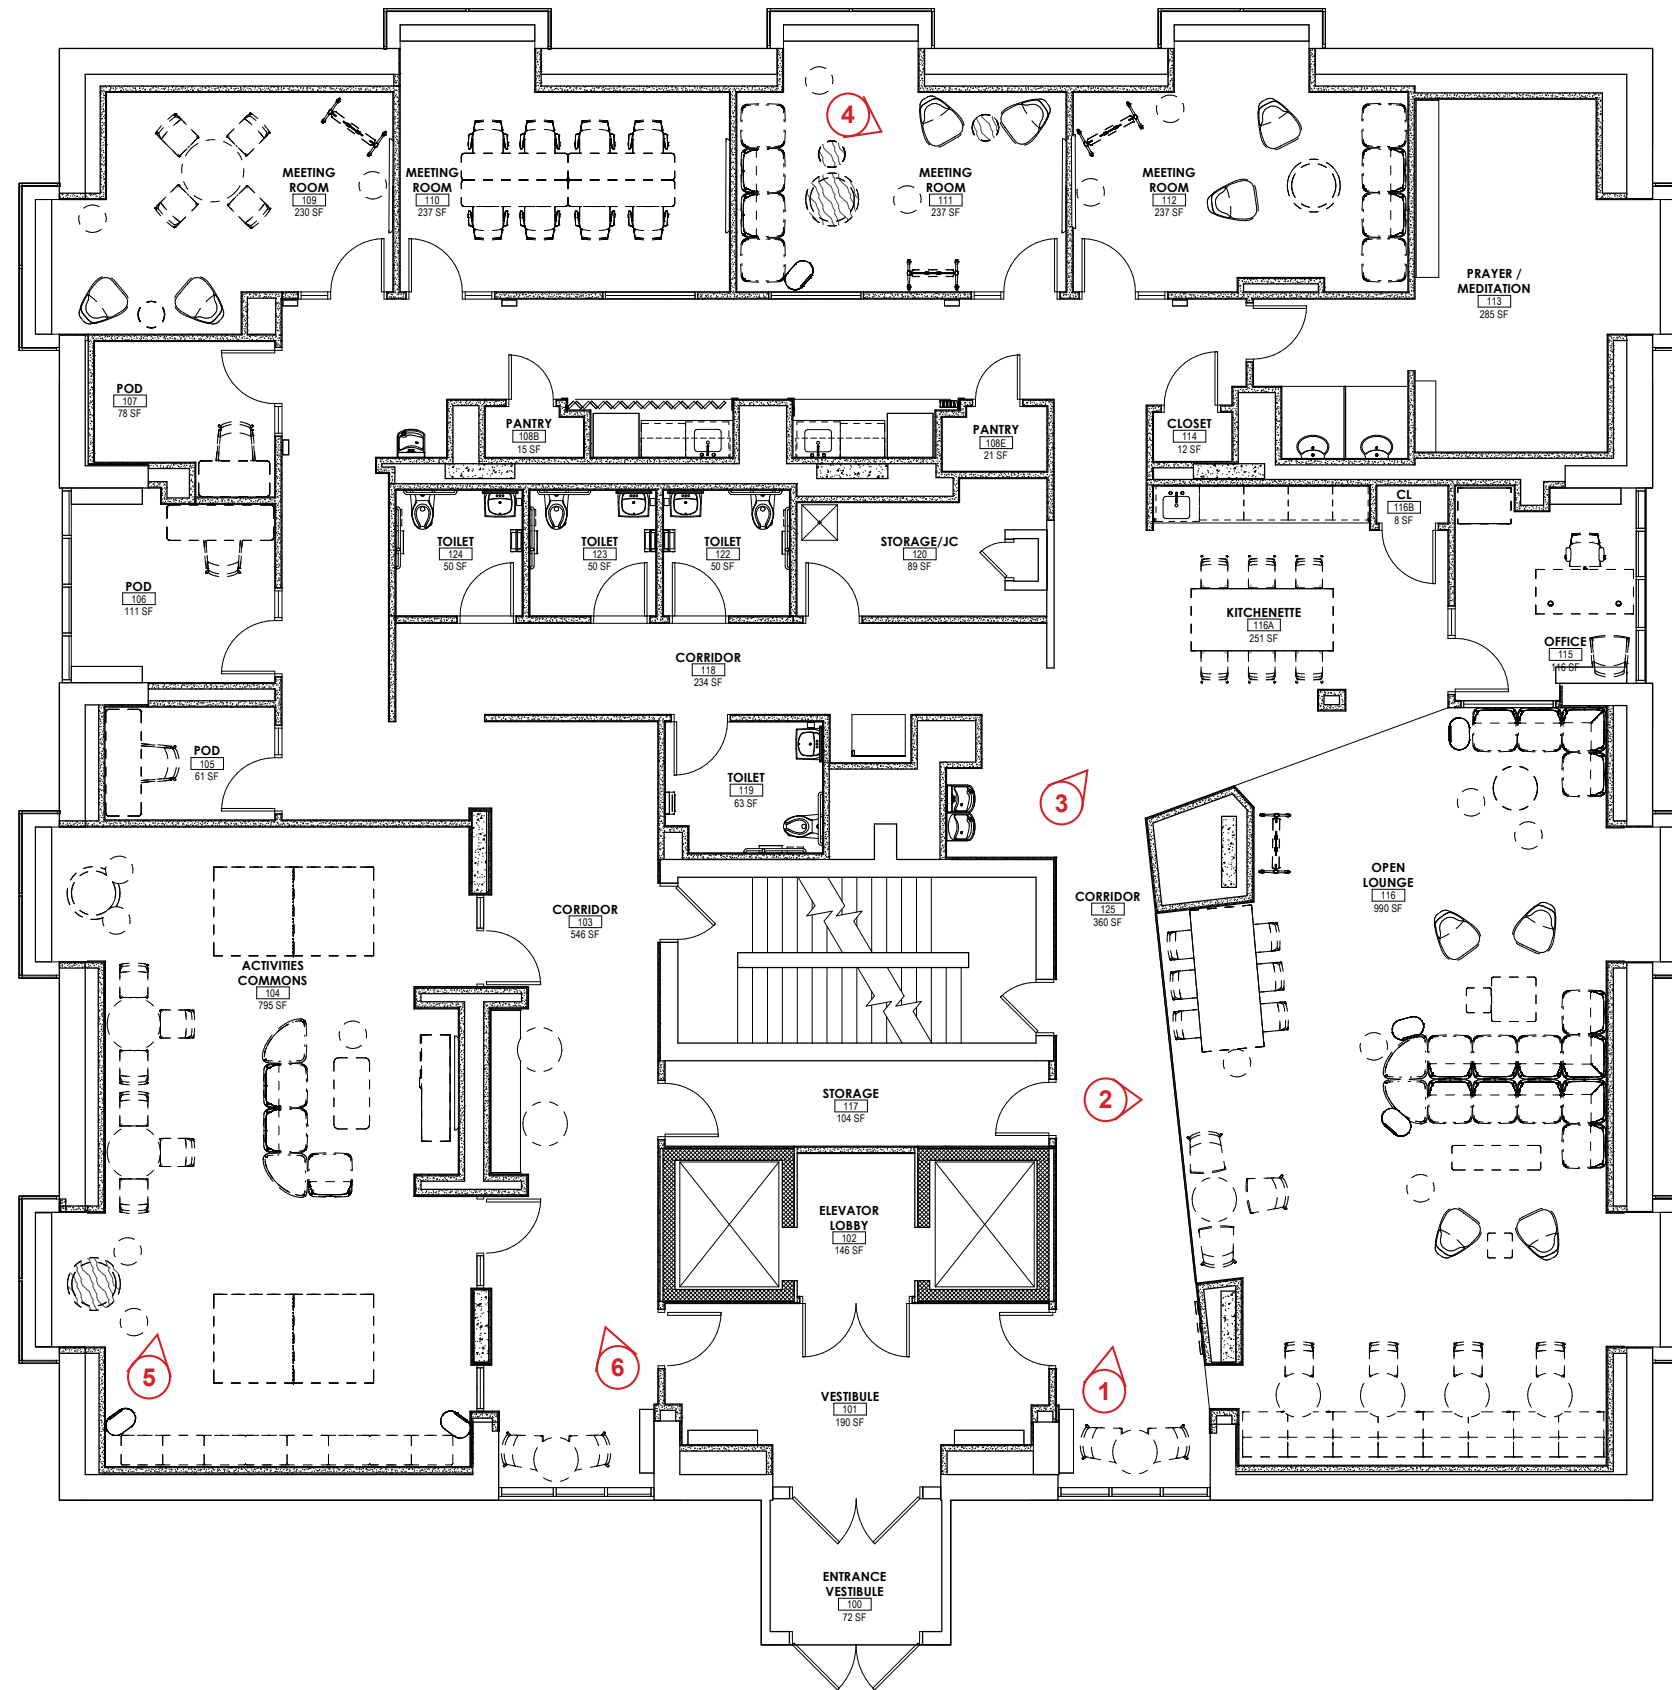

Skidmore College

Community Commons at Jonsson Tower Interior Renderings

*The renderings on the following pages correspond to the numbers on this plan

Furniture Plan

1 - Open Lounge

Skidmore College
APN: 2428.2
February 5, 2026

2 - Open Lounge

Skidmore College
APN: 2428.2
February 5, 2026

3 - Open Lounge Kitchenette

Skidmore College
APN: 2428.2
February 5, 2026

4 - Typical Meeting Room

Skidmore College
APN: 2428.2
February 5, 2026