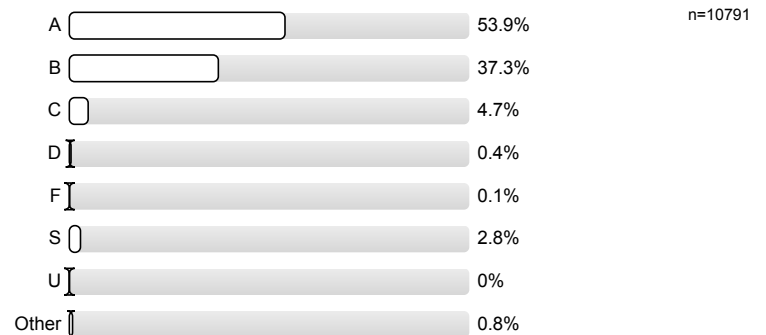

6.4) What is your expected grade in the course?

Profile

Compilation: AllCollege - Fall 2017 (91.3% Response Rate)

Values used in the profile line: Mean

1. The Course...

2. Course Overall

3. The Instructor...