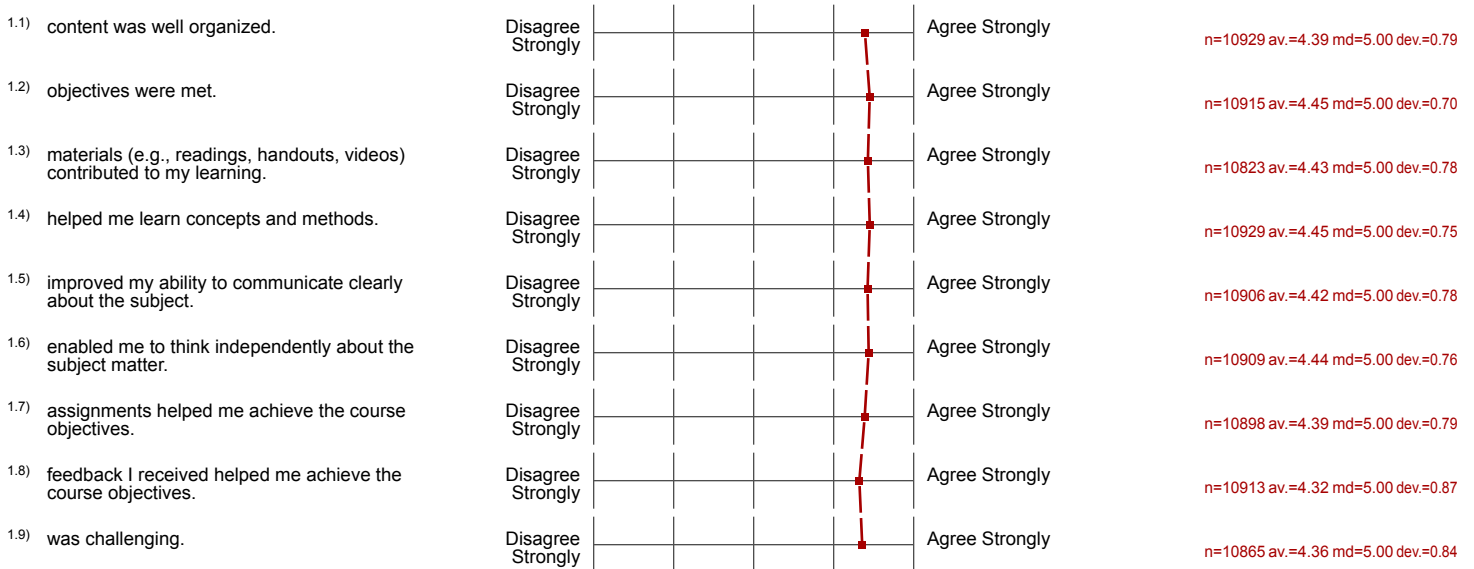

6.4) What is your expected grade in the course?

Profile

Compilation: AllCollege - Fall 2017 (91.3% Response Rate)

Values used in the profile line: Mean

1. The Course...

2. Course Overall

3. The Instructor...