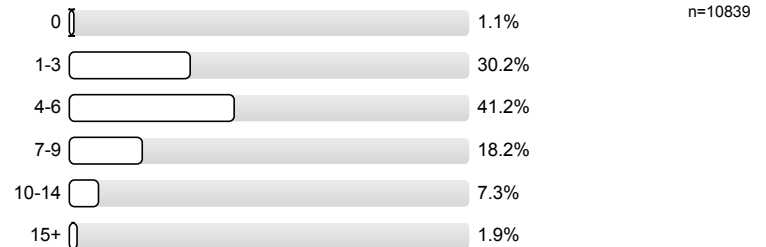

6.4) What is your expected grade in the course?

Profile

Compilation: AllCollege - Fall 2017 (91.3% Response Rate)

Values used in the profile line: Mean

1. The Course...

2. Course Overall

3. The Instructor...