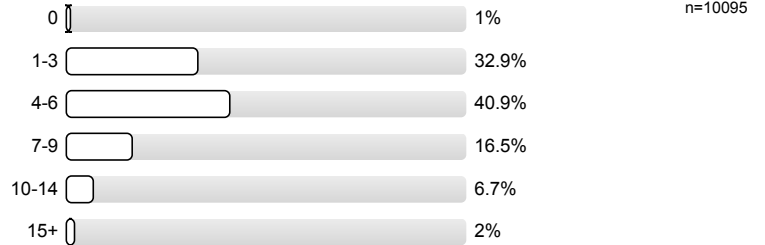

### 6. Student Information

6.1) Which best describes this course for you? (answer all that apply)

6.2) Your desire to enroll in this course was:

6.3) How many hours per week did you devote to this course?