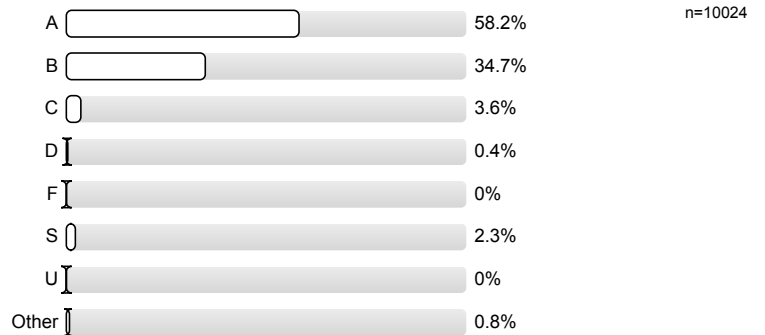

6.4) What is your expected grade in the course?