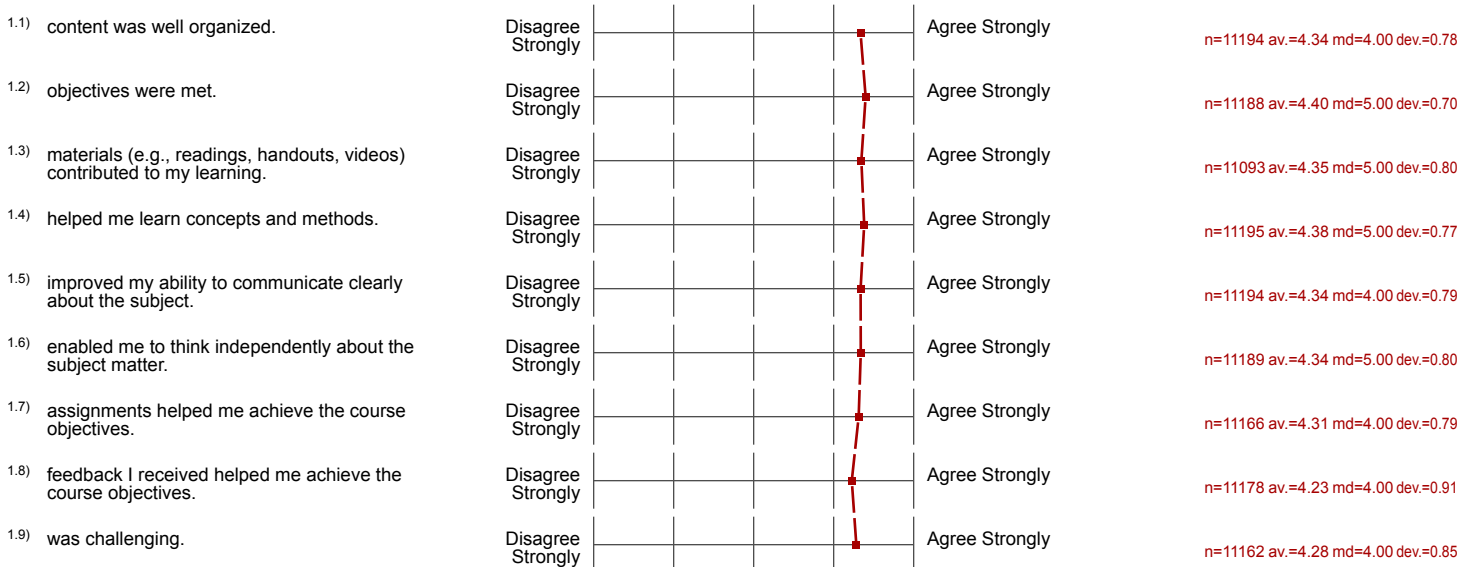

6.4) What is your expected grade in the course?

Profile

Compilation: AllCollege - Fall 2014 (91.1% Response Rate)

Values used in the profile line: Mean

1. The Course...

2. Course Overall

3. The Instructor...