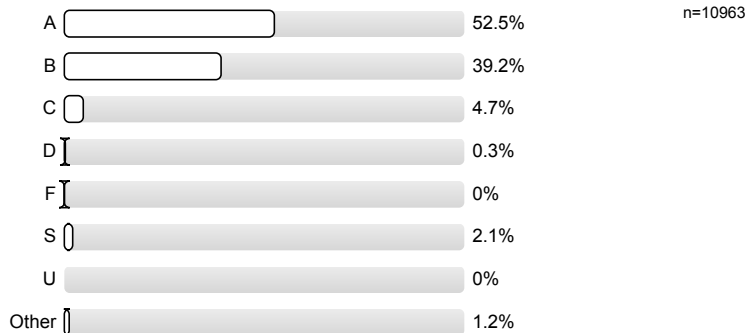

AllCollege - Fall 2014 (91.1% Response Rate)

No. of responses = 11239

Survey Results

1. The Course...

2. Course Overall

3. The Instructor...

4. Instructor Overall

5. Learning Overall

5.1) Overall, I learned a great deal from this course.

6. Student Information

6.1) Which best describes this course for you? (answer all that apply)

6.2) Your desire to enroll in this course was:

6.3) How many hours per week did you devote to this course?

6.4) What is your expected grade in the course?

Profile

Compilation: AllCollege - Fall 2014 (91.1% Response Rate)

Values used in the profile line: Mean

1. The Course...

2. Course Overall

3. The Instructor...