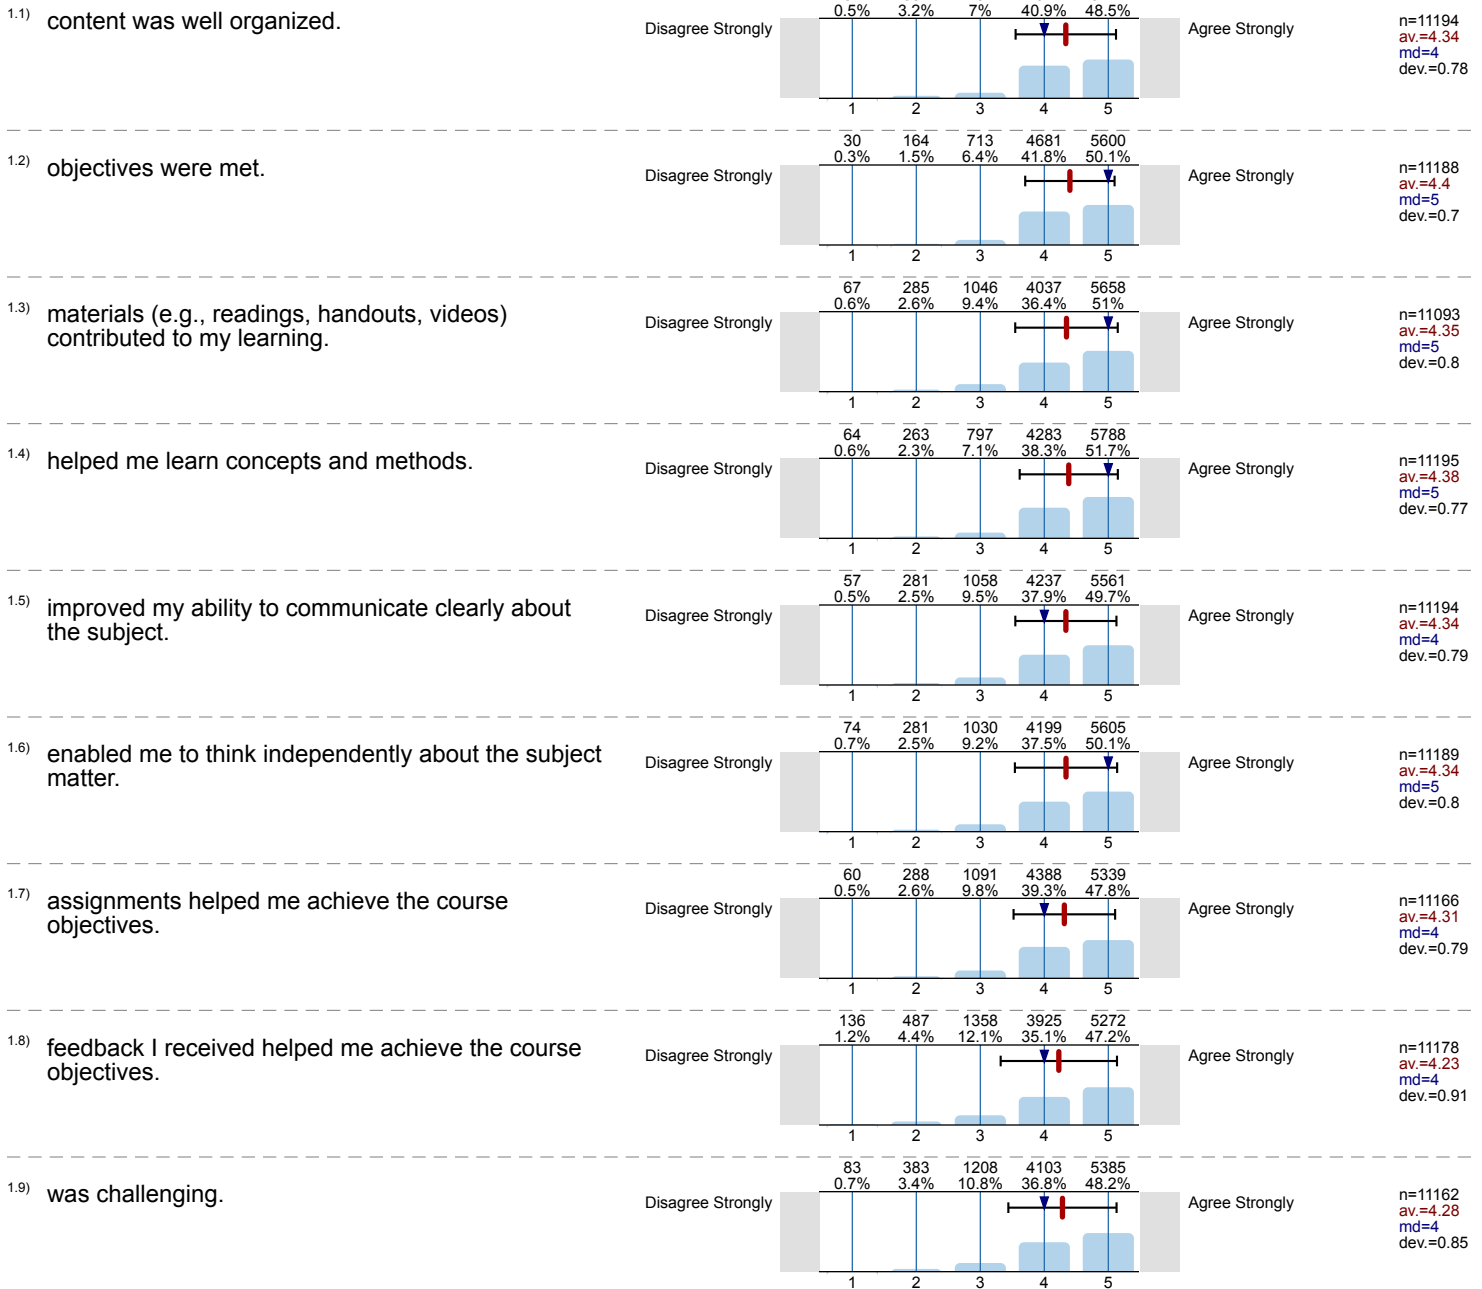

AllCollege - Fall 2014 (91.1% Response Rate)

No. of responses = 11239

Survey Results

1. The Course...

2. Course Overall

3. The Instructor...

4. Instructor Overall

5. Learning Overall

5.1) Overall, I learned a great deal from this course.

6. Student Information

6.1) Which best describes this course for you? (answer all that apply)

6.2) Your desire to enroll in this course was:

6.3) How many hours per week did you devote to this course?