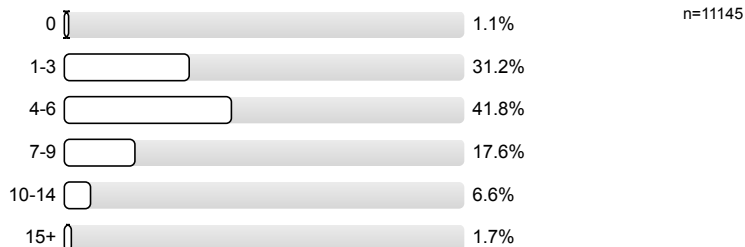

6.4) What is your expected grade in the course?

Profile

Compilation: AllCollege - Fall 2014 (91.1% Response Rate)

Values used in the profile line: Mean

1. The Course...

2. Course Overall

3. The Instructor...