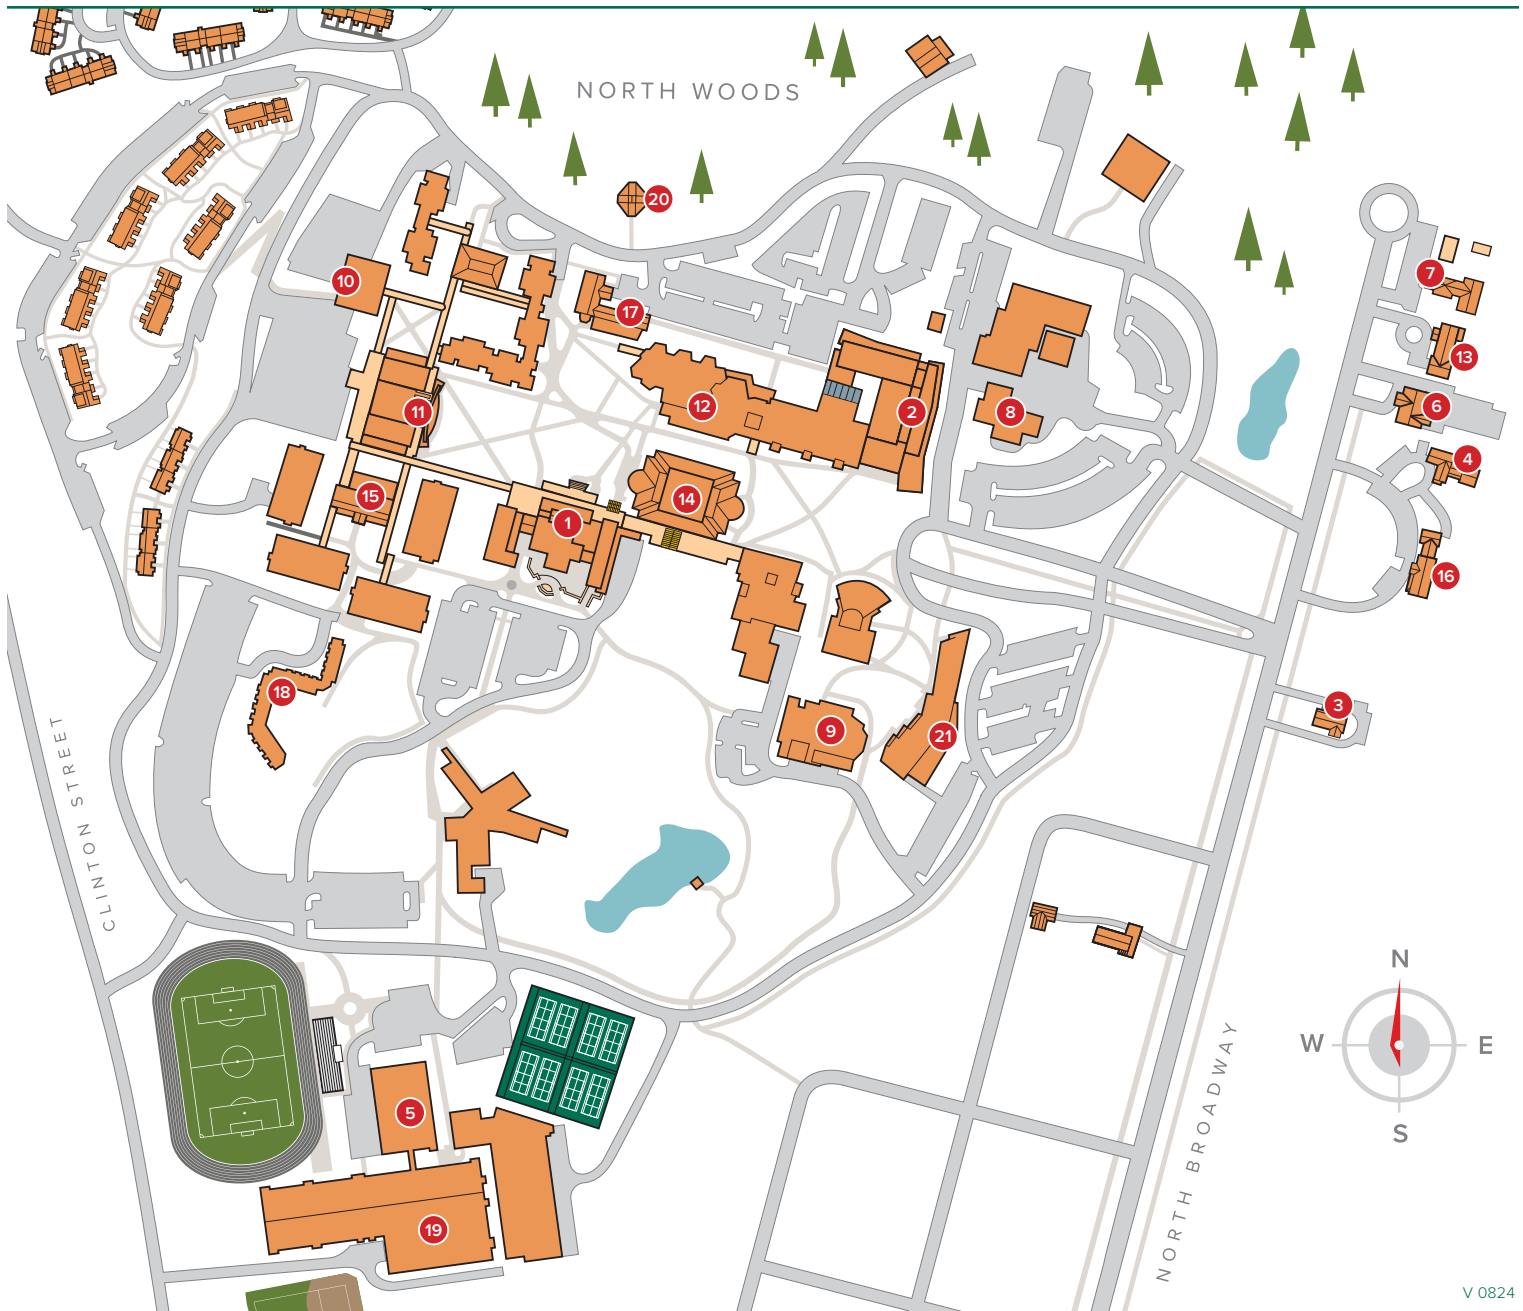

ALL-GENDER RESTROOMS AT SKIDMORE

V 0824

- | | | |
|--|--|---|
| <p>1. Case Student Center
Lower level, Handicap Accessible
Second Floor, Wyckoff Center,
Handicap Accessible</p> <p>2. Center for Integrated Sciences
Second and Third Floor</p> <p>3. Colton Alumni Welcome Center
First and Second Floor</p> <p>4. Communications & Marketing
First and Second Floor</p> <p>5. Dance Center
Second Floor</p> <p>6. Eissner Admissions Center
First Floor, Handicap Accessible
Second Floor, Handicap Accessible
Third Floor, Handicap Accessible</p> <p>7. Greenberg Child Care Center
First Floor, Handicap Accessible</p> | <p>8. Hoge Hall
First Floor, Handicap Accessible
Second Floor, Handicap Accessible</p> <p>9. JKB Theater
Second Floor</p> <p>10. Jonsson Tower
First Floor, Handicap Accessible</p> <p>11. Murray-Aikins Dining Hall
First Floor, Handicap Accessible
Second Floor, Handicap Accessible</p> <p>12. Palamountain Hall
Second and Third Floor</p> <p>13. Pine Cottage
First, Second, and Third Floor</p> <p>14. Scribner Library
Lower Level, Handicap Accessible</p> <p>15. Starbuck Center
Second Floor, Handicap Accessible</p> | <p>16. Surrey-Williamson Inn
First Floor</p> <p>17. Tisch Learning Center
First Floor</p> <p>18. Wiecking Hall
Basement, Handicap Accessible
First Floor, Handicap Accessible</p> <p>19. Williamson Sports Center
First Floor, Handicap Accessible</p> <p>20. Wilson Chapel
First Floor, Handicap Accessible</p> <p>21. Zankel Music Center
Basement</p> <p>NP. Skidmore Boat House (not pictured)
First Floor, Handicap Accessible</p> <p>NP. Van Lennep Riding Center (not pictured)
First Floor, Handicap Accessible</p> |
|--|--|---|